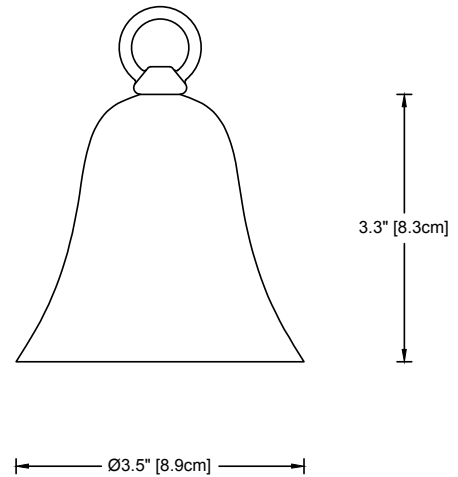

L-004A

The L-004 is a brass, bell-type, hanging, downlight. Supplied with a 36" [91cm] lead wire. Can be hung by loop or from the lead wire.

Construction All brass components.

Voltage 12 Volts AC. Remote transformer required.

Lamps

S8 double-contact	—	2W-S8-DC	2 Watt LED
bayonet	—	13W	13 Watt
Incandescent or LED	—	18W	18 Watt
26 Watts maximum	—	26W	26 Watt

Finish: Unfinished is standard; no specification required. The fixture will weather to a natural patina. The patina process is natural with brass and copper. Rate of patina and eventual color is dependent upon climate and proximity to the ocean. Thus, Beachside does not guarantee any specific appearance.

Weight: 0.5 lbs. / 0.23 kg

CSA Listed, file #190030
10 year fixture warranty

MADE IN USA

_____	_____	_____
Project	By	Date
For ordering purposes, please specify (example: L-004A—18W)		
L-004A	—	_____
Fixture		Lamp