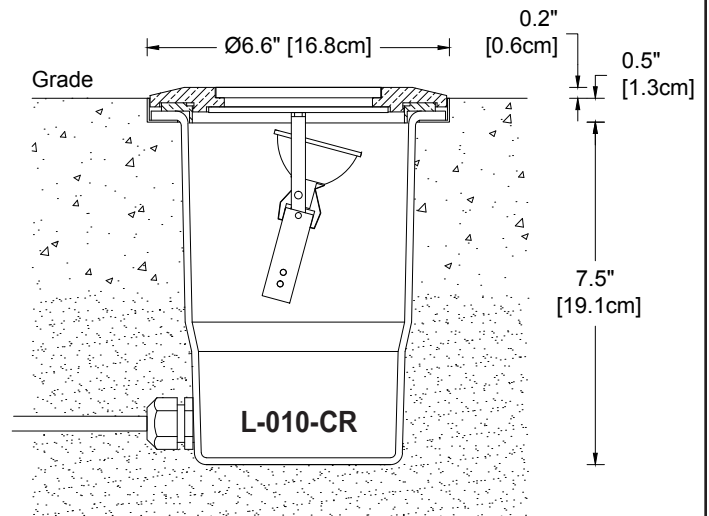

L-010 / L-010-CR

The L-010 is a brass and composite, in-ground uplight. An internal bracket assembly allows 360° rotation and angling of the lamp up to 16° before any cutoff.

L-010 At-grade application for soil, gravel, or brick

Accessories — **BGS2** Brass glare shield
— **PG** Brass protection grate

Optical Accessories — **FR-MR16** Frosted lens
— **HL-MR16** Honeycomb louver, 1/8" [3mm] thick
— **PR-MR16** Prismatic spread lens
— **RT-MR16** Rectilinear spread lens

Weight: 5.3 lbs. [2.4 kg]

IP 67
CSA Listed, file #190030
10 year fixture warranty
3 year warranty on MR16 LED lamps

Fixtures supplied with 10 ft. [3 m] type SJOOW cord for remote connectors.

MADE IN USA

Project _____	By _____	Date _____
For ordering purposes, please specify (example: L-010-CR—5W-SP—FR-MR16)		
L-010- _____	_____	_____
Fixture	Lamp	Accessory