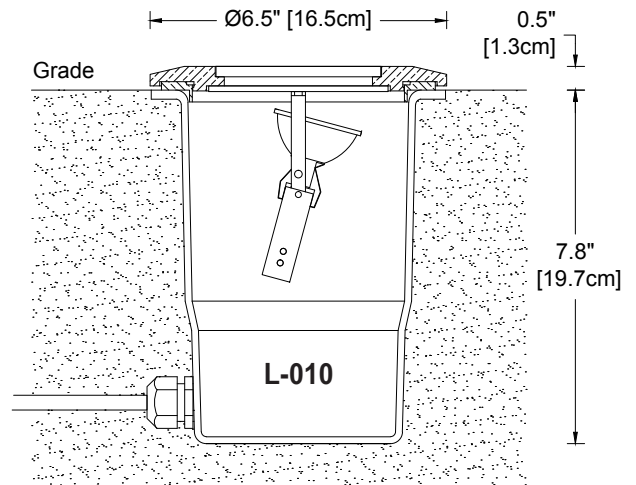

Accessories — **BGS2** Brass glare shield
— **PG** Brass protection grate

Optical Accessories — **FR-MR16** Frosted lens
— **HL-MR16** Honeycomb louver, 1/8" [3mm] thick
— **PR-MR16** Prismatic spread lens
— **RT-MR16** Rectilinear spread lens

Weight: 5.3 lbs. [2.4 kg]

IP 67
CSA Listed, file #190030
10 year fixture warranty
3 year warranty on MR16 LED lamps

Fixtures supplied with 10 ft. [3 m] type SJOOW cord for remote connectors.

MADE IN USA

Project _____	By _____	Date _____
For ordering purposes, please specify (example: L-010-CR—5W-SP—FR-MR16)		
L-010- _____	_____	_____
Fixture	Lamp	Accessory