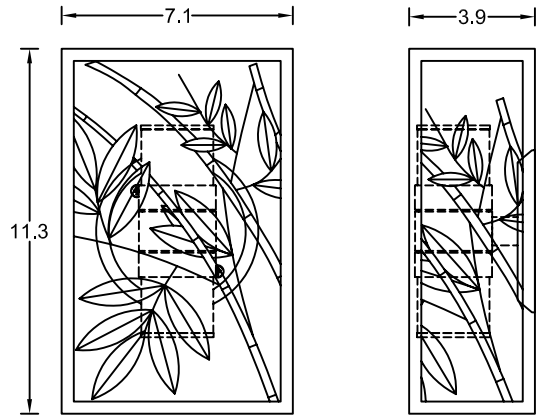

S-BAN-BOP/S-BAMBOO

Originating from Bali, Beachside Lighting's copper sconce accessories add a decorative touch to our wall-mounted fixtures. Made of copper, the bamboo and banana & bird of paradise designs attach directly to the mounting surface over Beachside's standard L-023 or L-024 fixtures.

Construction: Solid copper

Finish: Dark bronze finish will patina at near ocean locations.

Mounting: Fits over Beachside lighting's L-023 and L-024 backlighting fixtures. Mounts directly to wall/surfaces.

Sconce   ___ **S-BAMBOO**   Bamboo

Design: ___ **S-BAN-BOP**   Banana & Bird of paradise

*Refer to the L-023 and L-024 specification sheets for fixture options.

S-BAMBOO