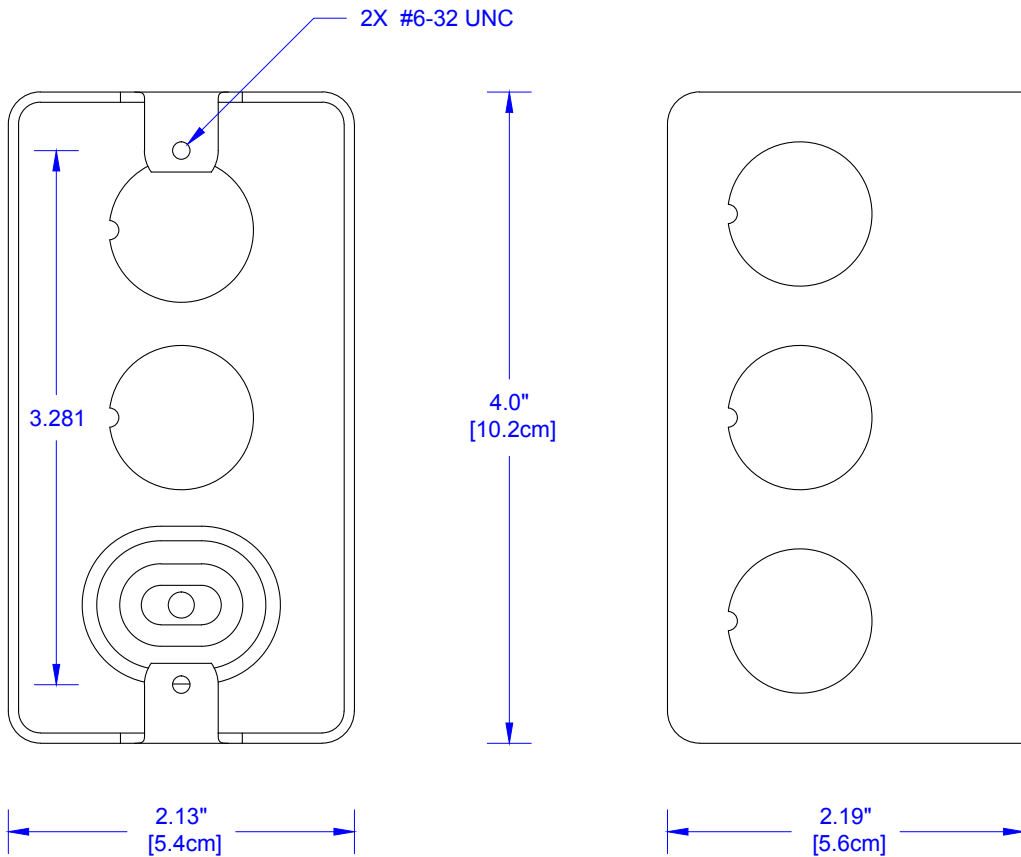

SGBOX-SS

The SGBOX-SS is a stainless steel, 2-1/8" deep, Junction Box with (10) 1/2" knockouts for convenience outlets and switches. The small, rectangular design allows power outlets and switches to be installed in small places.

Compatible with Beachside Lighting STL steplight and SGCM canopy.
Compatible with Beachside CMDC Series round canopies when used with Beachside's CROSSBAR-BR.

#6-32 tapped holes on 3.281 bolt circle.

Volume: 13.5 in³. 2-hour fire rated. UL, CUL, and RoHS compliant.

Weight: 0.56 lbs. [0.25kg]

_____	_____	_____
Project	By	Date
SGBOX-SS		
Accessory		