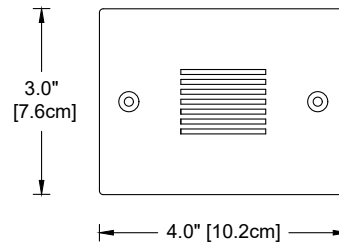

E9-RCL / E9-RCL-CR

The E9-RCL is a rectangular, brass, recessed fixture with a louvered faceplate for mounting in floors, walls, or ceilings. Suitable for indoor or outdoor use.

E9-RCL: Surface-mounted trim

E9-RCL-CR: Adds CONCRETE RING for flush-mounted, recessed trim.

Construction Solid brass faceplate. Copper outer housing with wiring compartment, (2) 1/2" NPT taps in rear, and (2) #6-32 black oxide stainless steel screws.

Lens Tempered, frosted soda lime glass.

Voltage 12 Volts AC. Remote transformer required.

Lamps MR16 LED • GU5.3

Cree chipset
AMBER (1500K)

— **5W-A-NFL** 5 Watt AMBER 25° narrow flood
TURTLE-FRIENDLY

- **5W-SP** 5 Watt 15° spot
- **5W-NFL** 5 Watt 25° narrow flood
- **5W-FL** 5 Watt 40° flood
- **5W-FL/60** 5 Watt 60° flood
- **5W-WFL** 5 Watt 100° wide flood
- **7W-NFL** 7 Watt 25° narrow flood
- **7W-FL** 7 Watt 40° flood
- **7W-WFL** 7 Watt 60° wide flood
- **8W-SP** 8 Watt 10° spot
- **8W-NFL** 8 Watt 25° narrow flood
- **8W-FL** 8 Watt 36° flood

Cree chipset (5W)
Lumiled chipset (7W)
Soraal chipset (8W)
Warm White (3000K)*

* Also available in 2700K. Add color suffix to lamp specification, e.g. "5W-NFL-2700K"

Optical Accessories**

- **HL1** Honeycomb louver, 1/8" [3mm] thick
- **PR** Prismatic spread lens
- **RT** Rectilinear spread lens

**Maximum (2) accessories.

Finish: Unfinished is standard; no specification required. The fixture will weather to a natural patina. The patina process is natural with brass and copper. Rate of patina and eventual color is dependent upon climate and proximity to the ocean. Thus, Beachside does not guarantee any specific appearance.

Weight: 4.4 lbs. [2.0 kg]

IP 67
CSA Listed, file #190030
10 year fixture warranty
3 year warranty on MR16 LED lamps

E9-RCL

MADE IN USA