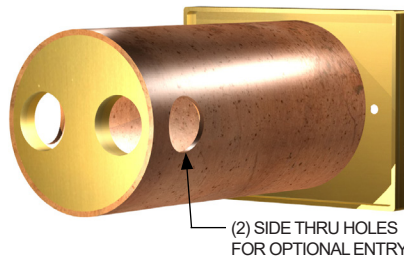

E9-RCL / E9-RCL-CR

The E9-RCL is a rectangular, brass, recessed fixture with a louvered faceplate for mounting in floors, walls, or ceilings. Suitable for indoor or outdoor use.

E9-RCL: Surface-mounted trim

E9-RCL-CR: Adds CONCRETE RING for flush-mounted, recessed trim.

Construction Solid brass faceplate. Copper outer housing with wiring compartment, (2) 1/2" NPT taps in rear, and (2) #6-32 black oxide stainless steel screws.

Lens Tempered, frosted soda lime glass.

Voltage 12 Volts AC. Remote transformer required.

Lamps MR16 LED • GU5.3

Cree chipset
AMBER (1500K)

— **5W-A-NFL** 5 Watt AMBER 25° narrow flood
TURTLE-FRIENDLY

- **5W-SP** 5 Watt 15° spot
- **5W-NFL** 5 Watt 25° narrow flood
- **5W-FL** 5 Watt 40° flood
- **5W-FL/60** 5 Watt 60° flood
- **5W-WFL** 5 Watt 100° wide flood
- **7W-NFL** 7 Watt 25° narrow flood
- **7W-FL** 7 Watt 40° flood
- **7W-WFL** 7 Watt 60° wide flood
- **8W-SP** 8 Watt 10° spot
- **8W-NFL** 8 Watt 25° narrow flood
- **8W-FL** 8 Watt 36° flood

Cree chipset (5W)
Lumiled chipset (7W)
Soraal chipset (8W)
Warm White (3000K)*

* Also available in 2700K. Add color suffix to lamp specification, e.g. "5W-NFL-2700K"

Optical Accessories**

- **HL1** Honeycomb louver, 1/8" [3mm] thick
- **PR** Prismatic spread lens
- **RT** Rectilinear spread lens

**Maximum (2) accessories.

Finish: Unfinished is standard; no specification required. The fixture will weather to a natural patina. The patina process is natural with brass and copper. Rate of patina and eventual color is dependent upon climate and proximity to the ocean. Thus, Beachside does not guarantee any specific appearance.

Weight: 4.4 lbs. [2.0 kg]

IP 67
CSA Listed, file #190030
10 year fixture warranty
3 year warranty on MR16 LED lamps

E9-RCL-CR

MADE IN USA