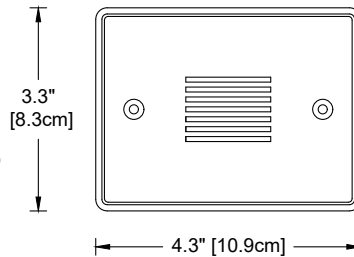

E9-RCL / E9-RCL-CR

The E9-RCL is a rectangular, brass, recessed fixture with a louvered faceplate for mounting in floors, walls, or ceilings. Suitable for indoor or outdoor use.

E9-RCL: Surface-mounted trim

E9-RCL-CR: Adds CONCRETE RING for flush-mounted, recessed trim.

Construction Solid brass faceplate. Copper outer housing with wiring compartment, (2) 1/2" NPT taps in rear, and (2) #6-32 black oxide stainless steel screws.

Lens Tempered, frosted soda lime glass.

Voltage 12 Volts AC. Remote transformer required.

Lamps MR16 LED • GU5.3

Cree chipset
AMBER (1500K)

— **5W-A-NFL** 5 Watt AMBER 25° narrow flood
TURTLE-FRIENDLY

- **5W-SP** 5 Watt 15° spot
- **5W-NFL** 5 Watt 25° narrow flood
- **5W-FL** 5 Watt 40° flood
- **5W-FL/60** 5 Watt 60° flood
- **5W-WFL** 5 Watt 100° wide flood
- **7W-NFL** 7 Watt 25° narrow flood
- **7W-FL** 7 Watt 40° flood
- **7W-WFL** 7 Watt 60° wide flood
- **8W-SP** 8 Watt 10° spot
- **8W-NFL** 8 Watt 25° narrow flood
- **8W-FL** 8 Watt 36° flood

Cree chipset (5W)
Lumiled chipset (7W)
Soraal chipset (8W)
Warm White (3000K)*

* Also available in 2700K. Add color suffix to lamp specification, e.g. "5W-NFL-2700K"

Optical Accessories**

- **HL1** Honeycomb louver, 1/8" [3mm] thick
- **PR** Prismatic spread lens
- **RT** Rectilinear spread lens

**Maximum (2) accessories.

Finish: Unfinished is standard; no specification required. The fixture will weather to a natural patina. The patina process is natural with brass and copper. Rate of patina and eventual color is dependent upon climate and proximity to the ocean. Thus, Beachside does not guarantee any specific appearance.

Weight: 4.4 lbs. [2.0 kg]

IP 67
CSA Listed, file #190030
10 year fixture warranty
3 year warranty on MR16 LED lamps

E9-RCL-CR

MADE IN USA