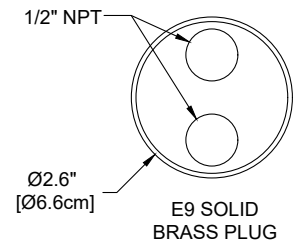

E9-RCL-CR: Adds CONCRETE RING for flush-mounted, recessed trim.

Construction Solid brass faceplate. Copper outer housing with wiring compartment, (2) 1/2" NPT taps in rear, and (2) #6-32 black oxide stainless steel screws.

Cree chipset (5W)
Lumiled chipset (7W)
Soraal chipset (8W)
Warm White (3000K)*

* Also available in 2700K. Add color suffix to lamp specification, e.g. "5W-NFL-2700K"

Optical Accessories**

- **HL1** Honeycomb louver, 1/8" [3mm] thick
- **PR** Prismatic spread lens
- **RT** Rectilinear spread lens

Weight: 4.4 lbs. [2.0 kg]

IP 67
CSA Listed, file #190030
10 year fixture warranty
3 year warranty on MR16 LED lamps

E9-RCL

E9-RCL-CR

MADE IN USA

Project _____	By _____	Date _____
For ordering purposes, please specify (example: E9-RCL-CR—5W-NFL—PR)		
E9-RCL- Fixture	— Lamp	— Accessory(ies)