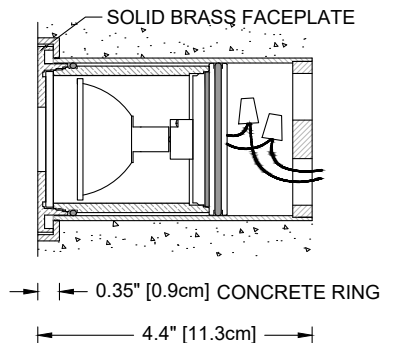

E9-RCL / E9-RCL-CR

The E9-RCL is a rectangular, brass, recessed fixture with a louvered faceplate for mounting in floors, walls, or ceilings. Suitable for indoor or outdoor use.

E9-RCL: Surface-mounted trim

E9-RCL-CR: Adds CONCRETE RING for flush-mounted, recessed trim.

Construction Solid brass faceplate. Copper outer housing with wiring compartment, (2) 1/2" NPT taps in rear, and (2) #6-32 black oxide stainless steel screws.

Weight: 4.4 lbs. [2.0 kg]

IP 67
CSA Listed, file #190030
10 year fixture warranty
3 year warranty on MR16 LED lamps

E9-RCL

E9-RCL-CR

MADE IN USA

Project _____	By _____	Date _____
For ordering purposes, please specify (example: E9-RCL-CR—5W-NFL—PR)		
E9-RCL- Fixture	— Lamp	— Accessory(ies)