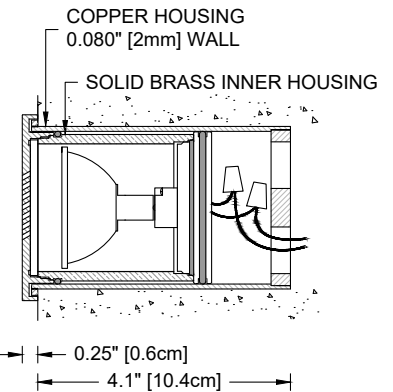

E9-RCL / E9-RCL-CR

The E9-RCL is a rectangular, brass, recessed fixture with a louvered faceplate for mounting in floors, walls, or ceilings. Suitable for indoor or outdoor use.

E9-RCL: Surface-mounted trim

E9-RCL-CR: Adds CONCRETE RING for flush-mounted, recessed trim.

Construction Solid brass faceplate. Copper outer housing with wiring compartment, (2) 1/2" NPT taps in rear, and (2) #6-32 black oxide stainless steel screws.

Cree chipset (5W)
Lumiled chipset (7W)
Soraal chipset (8W)
Warm White (3000K)*

* Also available in 2700K. Add color suffix to lamp specification, e.g. "5W-NFL-2700K"

Optical Accessories**

- **HL1** Honeycomb louver, 1/8" [3mm] thick
- **PR** Prismatic spread lens
- **RT** Rectilinear spread lens

Weight: 4.4 lbs. [2.0 kg]

IP 67
CSA Listed, file #190030
10 year fixture warranty
3 year warranty on MR16 LED lamps

E9-RCL

E9-RCL-CR

MADE IN USA

Project _____	By _____	Date _____
For ordering purposes, please specify (example: E9-RCL-CR—5W-NFL—PR)		
E9-RCL- Fixture	— Lamp	— Accessory(ies)