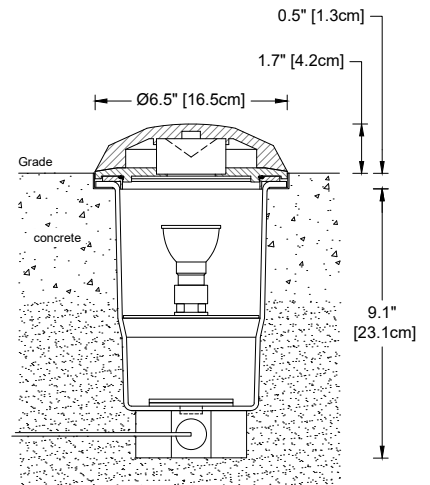

L-017-C-CR with GU10 MR16

L-017/-CR supplied with 10ft / 3m SJOOW cord for remote connectors.

L-017-C/-CR supplied with 15ft / 4.6m SJOOW cord.

L-017 Footcandle Readings at Horizontal Distance from Fixture

Lamp	1' / 0.3m	2' / 0.6m	3' / 0.9m	4' / 1.2m	5' / 1.5m	6' / 1.8m	7' / 2.1m	8' / 2.4m	9' / 2.7m	10' / 3.0m
5W-A-NFL	6.77	2.09	0.98	0.49	0.29	0.18	0.16	0.12	0.10	0.06

Project _____ By _____ Date _____

For ordering purposes, please specify (example: L-017-C-CR-230V—5W-A-NFL—HS17-2)

L-017- _____ **V** _____

Fixture _____ Lamp _____ Accessory _____