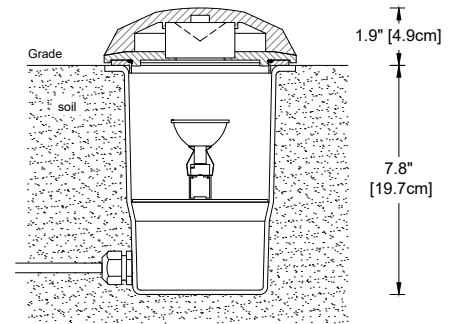

Construction Cast brass base, cover, and dome on a composite housing

Lens Frosted, borosilicate glass.

- **L-017** 12V At-grade application for soil, gravel, or brick
- **L-017-CR** 12V Same as L-017 but with a **CONCRETE RING** for fully recessed concrete installation

Lamps GU5.3 base • MR16 • Cree chipset
— **5W-A-NFL** 5 Watt LED **AMBER** (1500K)
*Remote transformer required for L-017 / L-017-CR

- **L-017-C-120V** 120V At-grade application for soil, gravel, or brick
- **L-017-C-CR-120V** 120V Same as L-017-C-120V but with a **CONCRETE RING** for fully recessed concrete installation
- **L-017-C-230V** 230V At-grade application for soil, gravel, or brick
- **L-017-C-CR-230V** 230V Same as L-017-C-230V but with a **CONCRETE RING** for fully recessed concrete installation

Lamps GU10 base • MR16 • Cree chipset
— **5W-A-NFL** 5 Watt LED **AMBER** (1500K)

Accessories
— **HS17-1** Shield for single-sector illumination
— **HS17-2** Shield for dual adjacent sector illumination
— **HS17-OP** Shield for opposite sector illumination

Finish: Unfinished is standard; no specification required. The fixture will weather to a natural patina. The patina process is natural with brass and copper. Rate of patina and eventual color is dependent upon climate and proximity to the ocean. Thus, Beachside does not guarantee any specific appearance.

Weight: 11 lbs / 4.8 kg

IP 67
10 year fixture warranty
3 year warranty on MR16 LED lamps
Drive-over static load rating: 24,000 lbs

L-017 with GU5.3 MR16