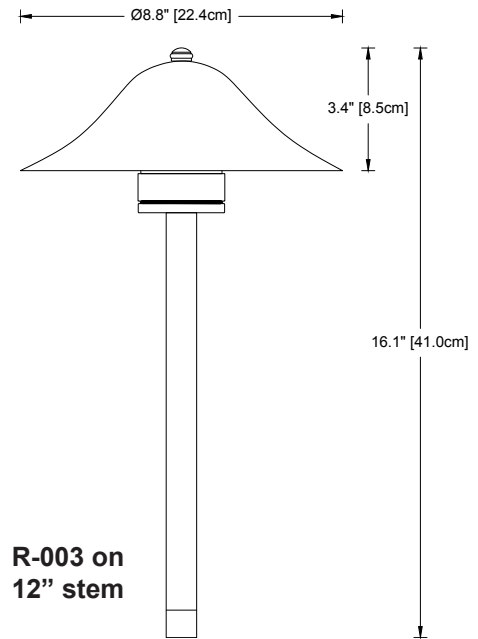

R-003

The R-003 pathlight is a durable fixture made from brass and copper. It is ideal for walkway and area lighting in any landscape theme and location.

Construction All brass components. 1/2" schedule 40 brass stem. 18-gauge copper shade, underside powdercoated white.

Optical Accessories — **HSR** Half shield for 180° illumination

Mounting Accessories 1/2" male threads. Mounts into any standard j-box or:

- **GS2** Heavy-duty ground spike
- **GS2BC** Heavy-duty ground spike with cast brass cap
- **GS3R** Heavy-duty ground spike with brass cap for telescoping riser
- **GS4** Standard ground spike with cast brass cap
- **JB** Cast brass junction box

Weight: 3.1 lbs [1.4 kg]

IP66
CSA Listed, file #190030
10 year fixture warranty

MADE IN USA

R-003 Horizontal Footcandles at Radius from Fixture base with Standard 12" Stem Height

Lamp	1' / 0.3m	2' / 0.6m	3' / 0.9m	4' / 1.2m	5' / 1.5m	6' / 1.8m
3W-G4	3.38	1.84	1.03	0.56	0.30	0.15
10X	2.41	1.30	0.76	0.45	0.27	0.15
15X	3.47	2.09	1.25	0.70	0.34	0.17
20X	4.67	2.78	1.69	0.97	0.51	0.25
10H	3.03	1.47	0.85	0.50	0.29	0.18
20H	5.83	3.17	1.77	0.97	0.52	0.26
35H	11.45	6.32	3.51	1.86	0.90	0.47
50H	17.00	9.46	4.93	2.30	0.99	0.51

Project

By

Date

For ordering purposes, please specify (example: **R-003—12—20H—HSR—GS2**)

R-003

Fixture

Stem Height

Lamp