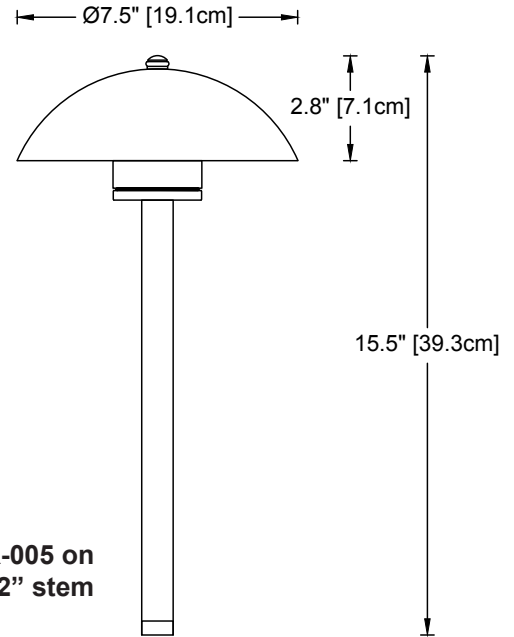

R-005

The R-005 pathlight is a durable fixture made from brass and copper. It is ideal for walkway and area lighting in any landscape theme and location.

Construction All brass components. 1/2" schedule 40 brass stem. 18-gauge copper shade, underside powdercoated white.

Lens Tempered, frosted glass

Voltage 12 Volts AC, Remote transformer required

Stem Height 12 inches is standard. Available stem heights:

- 8 8" [20 cm]
- 12 12" [30 cm]
- 16 16" [40 cm]
- 20 20" [51 cm]

Custom heights upon request

Optical Accessories — **HSR** Half shield for 180° illumination

Mounting Accessories 1/2" male threads. Mounts into any standard j-box or:

- **GS2** Heavy-duty ground spike
- **GS2BC** Heavy-duty ground spike with cast brass cap
- **GS3R** Heavy-duty ground spike with brass cap for telescoping riser
- **GS4** Standard ground spike with cast brass cap
- **JB** Cast brass junction box

Weight: 2.9 lbs [1.3 kg]

IP66
CSA Listed, file #190030
10 year fixture warranty

MADE IN USA

R-005 Horizontal Footcandles at Radius from Fixture base with Standard 12" Stem Height

Lamp	1' / 0.3m	2' / 0.6m	3' / 0.9m	4' / 1.2m	5' / 1.5m	6' / 1.8m
3W-G4	3.31	1.87	0.97	0.46	0.20	0.12
10X	2.43	1.58	0.85	0.33	0.14	0.08
15X	3.43	2.15	1.27	0.66	0.27	0.15
20X	4.42	2.86	1.58	0.69	0.33	0.17
10H	2.83	1.40	0.77	0.40	0.19	0.10
20H	5.71	3.23	1.70	0.80	0.35	0.20
35H	10.74	5.61	2.90	1.01	0.53	0.34
50H	16.00	8.70	3.05	1.33	0.59	0.35