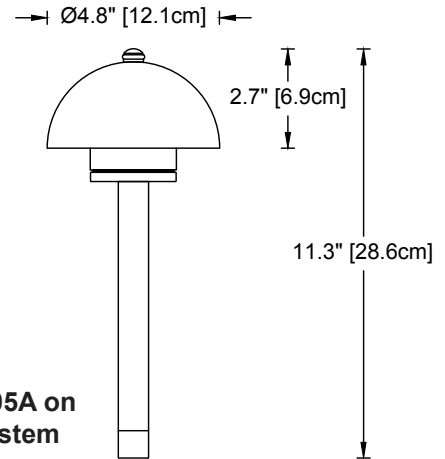

R-005A

The R-005A pathlight is a durable fixture made from brass and copper. It is ideal for walkway and area lighting in any landscape theme and location.

Construction All brass components. 1/2" schedule 40 brass stem. 18-gauge copper shade, underside powdercoated white.

Lens Tempered, frosted glass

Voltage 12 Volts AC, Remote transformer required

Stem Height 8 inches is standard. Available stem heights:

- 8 8" [20 cm]
- 12 12" [30 cm]
- 16 16" [40 cm]
- 20 20" [51 cm]

Custom heights upon request

Optical Accessories — **HSR** Half shield for 180° illumination

- Mounting Accessories** 1/2" male threads. Mounts into any standard j-box or:
- **GS2** Heavy-duty ground spike
 - **GS2BC** Heavy-duty ground spike with cast brass cap
 - **GS3R** Heavy-duty ground spike with brass cap for telescoping riser
 - **GS4** Standard ground spike with cast brass cap
 - **JB** Cast brass junction box

Weight: 2.4 lbs [1.1 kg]

IP66
CSA Listed, file #190030
10 year fixture warranty

MADE IN USA

R-005A Horizontal Footcandles at Radius from Fixture base with Standard 8" Stem Height

Lamp	1' / 0.3m	2' / 0.6m	3' / 0.9m	4' / 1.2m	5' / 1.5m	6' / 1.8m
3W-G4	4.91	1.72	0.37	0.14	0.08	0.04
10X	3.08	1.14	0.26	0.10	0.06	0.04
15X	5.42	1.73	0.40	0.17	0.09	0.06
20X	7.80	2.53	0.60	0.25	0.13	0.08
10H	3.11	1.17	0.24	0.09	0.05	0.04
20H	8.46	2.96	0.64	0.25	0.14	0.08
35H	22.40	4.69	1.25	0.51	0.27	0.16
50H	28.50	5.93	1.45	0.58	0.35	0.22