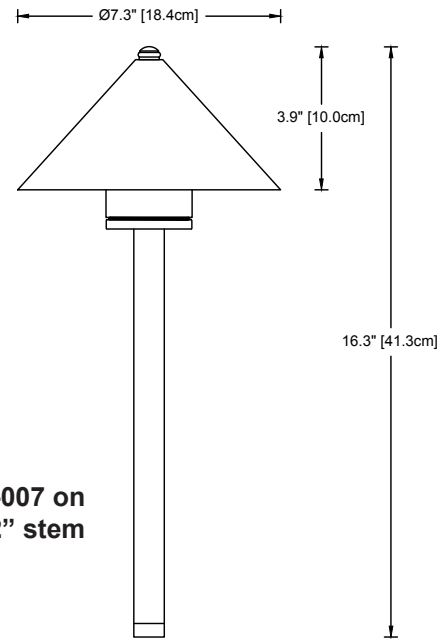

# R-007

The R-007 pathlight is a durable fixture made from brass and copper. It is ideal for walkway and area lighting in any landscape theme and location.

**Construction** All brass components. 1/2" schedule 40 brass stem. 18-gauge copper shade, underside powdercoated white.

**Lens** Tempered, frosted glass

**Voltage** 12 Volts AC, Remote transformer required

**Stem Height** 12 inches is standard. Available stem heights:

- 8 8" [20 cm]
- 12 12" [30 cm]
- 16 16" [40 cm]
- 20 20" [51 cm]

**Weight:** 2.9 lbs [1.3 kg]

IP66  
CSA Listed, file #190030  
10 year fixture warranty

R-007 on 12" stem

**MADE IN USA**

**R-007 Horizontal Footcandles at Radius from Fixture base with Standard 12" Stem Height**

| Lamp         | 1' / 0.3m | 2' / 0.6m | 3' / 0.9m | 4' / 1.2m | 5' / 1.5m | 6' / 1.8m |
|--------------|-----------|-----------|-----------|-----------|-----------|-----------|
| <b>3W-G4</b> | 3.32      | 1.73      | 0.85      | 0.34      | 0.15      | 0.08      |
| <b>10X</b>   | 2.50      | 1.57      | 0.74      | 0.21      | 0.10      | 0.06      |
| <b>15X</b>   | 3.42      | 2.00      | 1.07      | 0.38      | 0.17      | 0.09      |
| <b>20X</b>   | 4.55      | 2.69      | 1.32      | 0.42      | 0.18      | 0.10      |
| <b>10H</b>   | 2.78      | 1.32      | 0.60      | 0.19      | 0.10      | 0.06      |
| <b>20H</b>   | 5.73      | 2.98      | 1.46      | 0.58      | 0.25      | 0.14      |
| <b>35H</b>   | 11.42     | 5.69      | 2.86      | 0.98      | 0.49      | 0.31      |
| <b>50H</b>   | 16.50     | 8.60      | 3.27      | 1.42      | 0.64      | 0.33      |