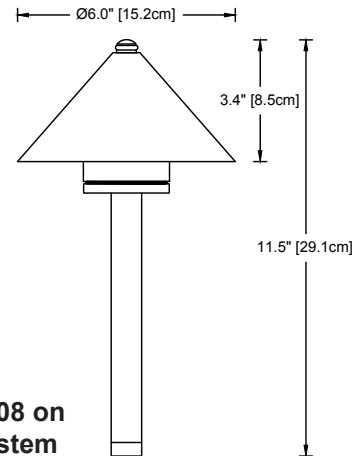

# R-008

The R-008 pathlight is a durable fixture made from brass and copper. It is ideal for walkway and area lighting in any landscape theme and location.

**Construction** All brass components. 1/2" schedule 40 brass stem. 18-gauge copper shade, underside powdercoated white.

**Lens** Tempered, frosted glass

**Voltage** 12 Volts AC, Remote transformer required

**Stem Height** 8 inches is standard. Available stem heights:

- 8 8" [20 cm]
  - 12 12" [30 cm]
  - 16 16" [40 cm]
  - 20 20" [51 cm]
- Custom heights upon request

**Weight:** 2.4 lbs [1.1 kg]

IP66  
CSA Listed, file #190030  
10 year fixture warranty

R-008 on 8" stem

**MADE IN USA**

### R-008 Horizontal Footcandles at Radius from Fixture base with Standard 8" Stem Height

Lamp	1' / 0.3m	2' / 0.6m	3' / 0.9m	4' / 1.2m	5' / 1.5m	6' / 1.8m
<b>3W-G4</b>	4.59	1.94	0.59	0.23	0.11	0.06
<b>10X</b>	3.29	1.48	0.49	0.17	0.09	0.06
<b>15X</b>	4.37	1.94	0.66	0.24	0.12	0.08
<b>20X</b>	6.20	2.58	0.77	0.27	0.15	0.10
<b>10H</b>	4.04	1.85	0.87	0.36	0.19	0.11
<b>20H</b>	7.91	3.35	1.03	0.39	0.20	0.12
<b>35H</b>	14.36	7.01	1.65	0.67	0.37	0.25
<b>50H</b>	27.20	7.54	3.22	1.33	0.61	0.34