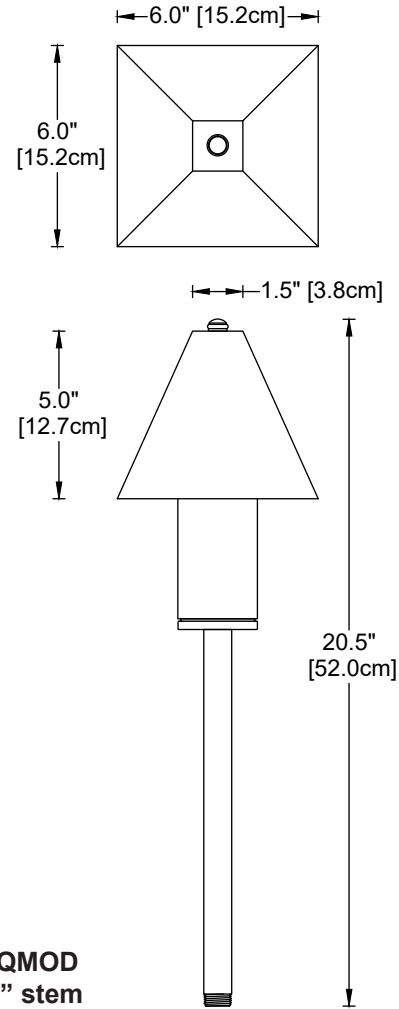

- ☐ **8** 8" [20 cm]
- ☐ **12** 12" [30 cm]
- ☐ **16** 16" [40 cm]
- ☐ **20** 20" [51 cm]

Custom heights upon request

Voltage / Lamp Options

12V GU5.3 • MR16 LED • Remote transformer required.

Cree chipset (5W)	☐ 5W-A	5 Watt AMBER (1500K) TURTLE FRIENDLY
Lumiled chipset (7W)	☐ 5W	5 Watt Warm White (3000K)
Soraa chipset (8W)	☐ 7W	7 Watt Warm White (3000K)
	☐ 8W	8 Watt Warm White (3000K)

Triple LED Module • Remote transformer required.

Cree XPG2 chipset ☐ **11W** 11 Watt Warm White (3000K*)

* Also available in 2700K. Add color suffix to lamp specification, e.g. "11W-2700K"

120V / 230V GU10 • MR16 LED

Cree chipset (5W)	☐ 5W-A	5 Watt AMBER (1500K) TURTLE FRIENDLY
Soraa chipset (8W)	☐ 5W	5 Watt Warm White (3000K)
	☐ 8W	8 Watt Warm White (3000K)

Optical Accessory ☐ **HSR** Half shield for 180° illumination

Mounting Accessories 1/2" male threads. Mounts into any standard j-box or:

- ☐ **GS2** Heavy-duty ground spike
- ☐ **GS2BC** Heavy-duty ground spike with cast brass cap
- ☐ **GS3R** Heavy-duty ground spike with brass cap for telescoping riser
- ☐ **GS4** **Standard ground spike with cast brass cap
- ☐ **JB** Cast brass junction box

** This accessory for 12 Volt fixture only.

Finish: Unfinished is standard; no specification required. The fixture will weather to a natural patina. The patina process is natural with brass and copper. Rate of patina and eventual color is dependent upon climate and proximity to the ocean. Thus, Beachside does not guarantee any specific appearance.

R8-SQMOD
on 12" stem

MADE IN USA

IP 66
CSA Listed, file #190030
10 year fixture warranty
3 year warranty for MR16 lamps

Project _____	By _____	Date _____
For ordering purposes, please specify (example: R8-SQMOD-120V-16-5W-A-GS2)		
R8-SQMOD- Fixture _____	Stem Height _____	Lamp _____
Accessory(ies) _____