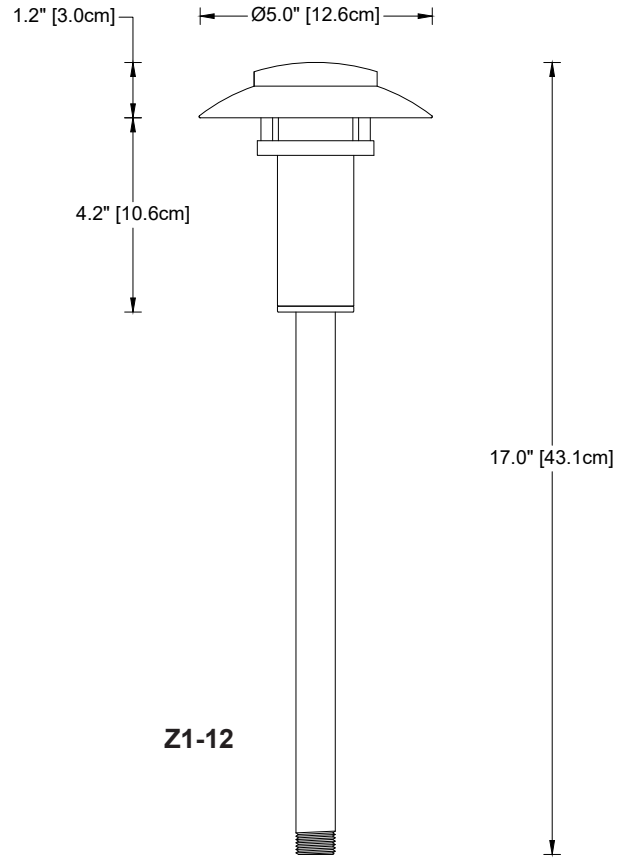

# Z1

The Z1 pathlight is a small, unobtrusive, brass fixture with a copper shade. Its compact size is ideal for walkway and area lighting in any landscape theme and location.

**Construction** All brass components. 1/8" [3mm] thick brass housing. 1/2" schedule 40 brass stem. 18 gauge copper shade; underside powdercoated white.

- \_\_\_ **8**                8" [20 cm]
- \_\_\_ **12**            12" [30 cm]
- \_\_\_ **16**            16" [40 cm]
- \_\_\_ **20**            20" [51 cm]

**Lamps** Triac dimmable: MLV > 6% typ., ELV > 16% typ.

\* Also available in 2700K. Add color suffix to lamp specification, e.g. "3W-2700K"

Photometric results obtained with a 12-inch high stem.

**Mounting** 1/2" male threads. Mounts into any standard j-box or:

**Z1-12**

IP 66  
CSA Listed, file #190030  
10 year fixture warranty  
5 year Cree LED module warranty

Lamp	Horizontal Footcandles at Radius from Fixture with Standard 12" Stem Height									
	1ft / .3m	2ft / .6m	3ft / .9m	4ft / 1.2m	5ft / 1.5m	6ft / 1.8m	7ft / 2.1m	8ft / 2.4m	9ft / 2.7m	10ft / 3.0m
2W-A	1.75	0.74	0.42	0.28	0.21	0.18	0.15	0.12	0.09	0.08
3W	4.79	2.11	1.16	0.75	0.54	0.45	0.32	0.24	0.18	0.14
4W	6.11	2.56	1.42	0.91	0.65	0.47	0.35	0.27	0.21	0.17