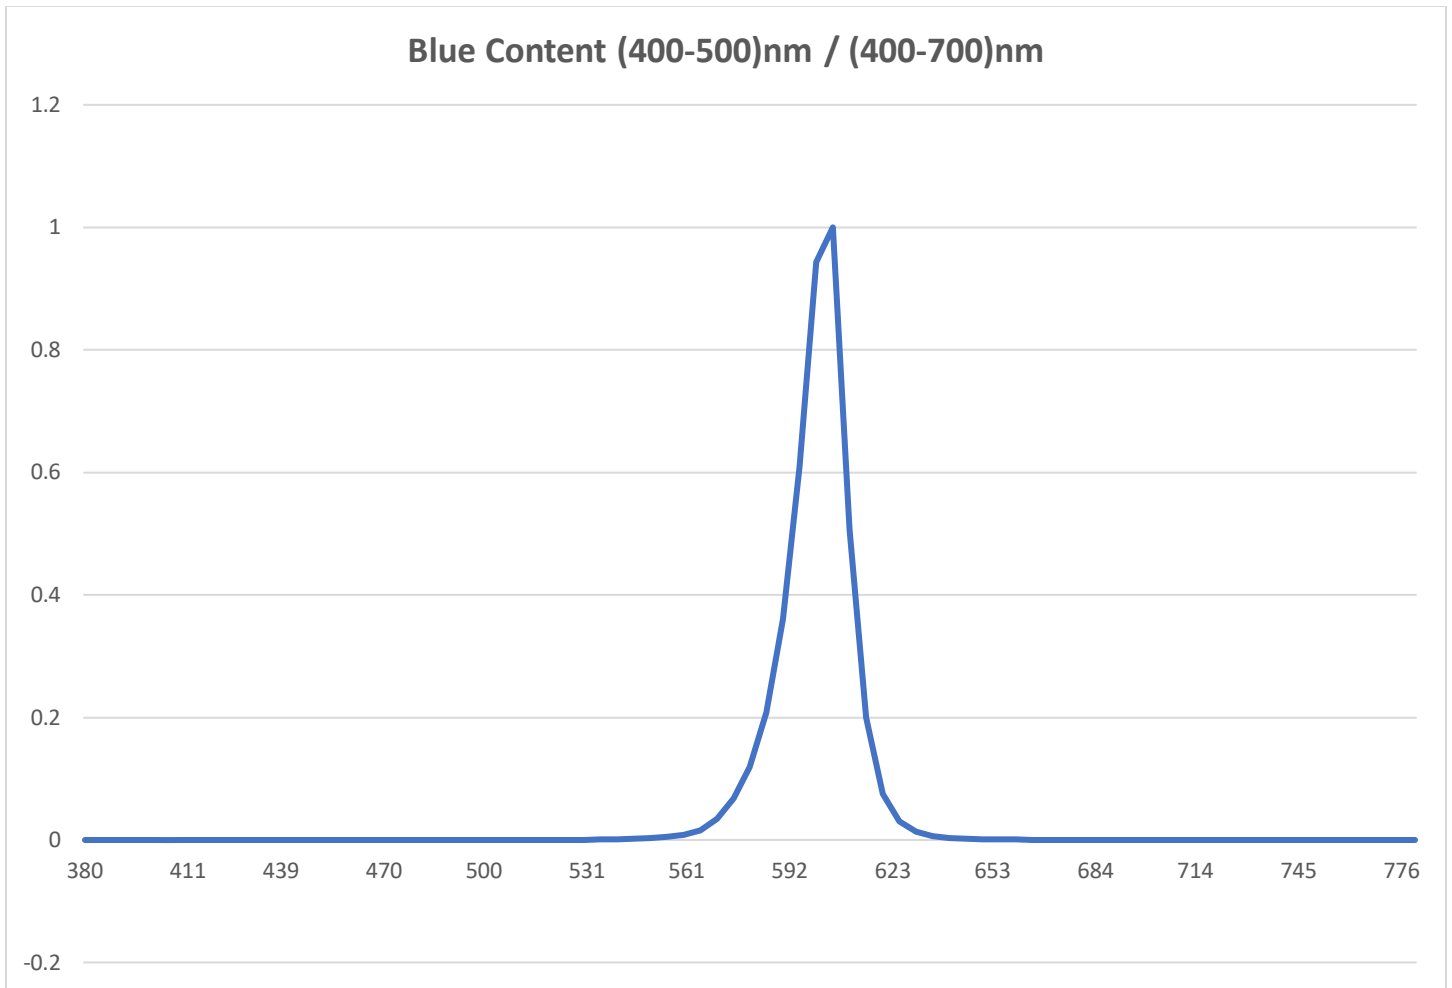

|                             |                                 |
|-----------------------------|---------------------------------|
| <b>Date</b>                 | 9/26/2022                       |
| <b>Test:</b>                | L092211128 (Source: L061507809) |
| <b>Company Name:</b>        | Beachside Lighting              |
| <b>Model Number:</b>        | L-017-C-5W-A-NFL                |
| <b>Dominant Wavelength:</b> | 596nm                           |
| <b>Peak Wavelength:</b>     | 603nm                           |
| <b>Blue Content:</b>        | 0.000125606 (0.01%)             |