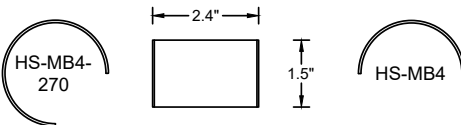

__ **HS-MB4** Half shield for MB4 bollard
__ **HS-MB4-270** Shield for MB4 bollard allowing 90° illumination