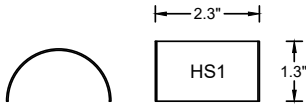

HALF SHIELDS

Brass Shields for Focused Illumination in Pathlights and Bollards

__ **HS1** Half shield for L-021 / L-022 bollards