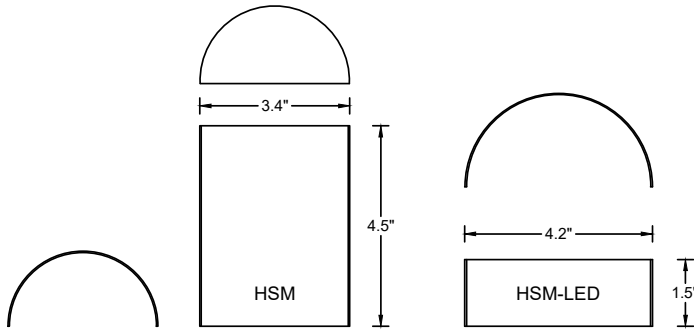

HALF SHIELDS

Brass Shields for Focused Illumination in Pathlights and Bollards

__ **HS1** Half shield for L-021 / L-022 bollards

__ **HS17-1** Shield for L-017 drive-over marker light — allows one 60° sector of illumination

__ **HS17-2** Shield for L-017 — allows two 60° illuminated sectors

__ **HSM** Half shield with top cap for M-Series pathlights and MB-Series bollards

__ **HSM-LED** Half shield for M- and MB-Series LED