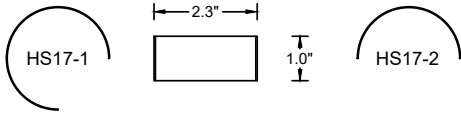

__ **HS17-2** Shield for L-017 — allows two 60° illuminated sectors

__ **HSM** Half shield with top cap for M-Series pathlights and MB-Series bollards

__ **HSM-LED** Half shield for M- and MB-Series LED