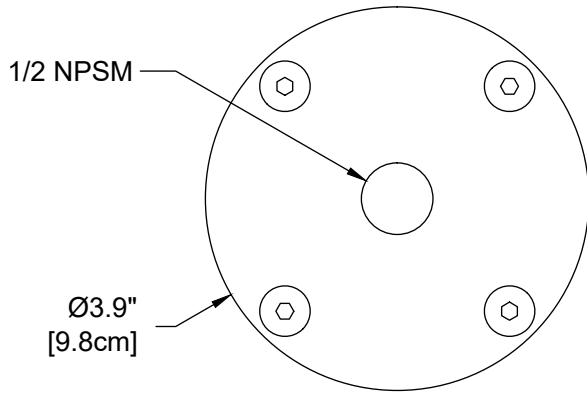

JB / JB2

The JB is a cast brass Junction Box with four 3/4" NPT taps for conduit entry: two on the bottom and two on opposing side walls. Supplied with three PVC plugs, four stainless steel screws, and a single-hole cover. The JB2 is the same, but with a two-hole cover.

JB

JB2

Weight: 3.4 lbs / 1.5kg

Project	By	Date
<p>JB / JB2</p> <p>Accessory (circle one)</p>		