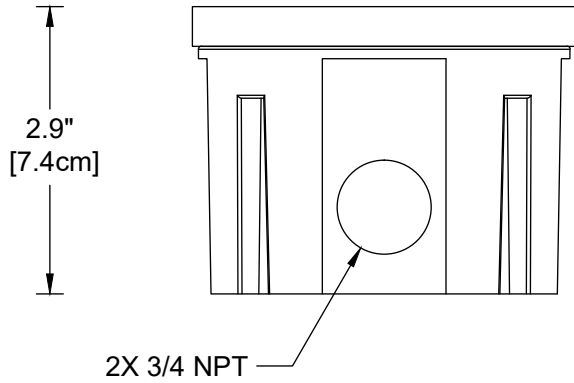

JB / JB2

The JB is a cast brass Junction Box with four 3/4" NPT taps for conduit entry: two on the bottom and two on opposing side walls. Supplied with three PVC plugs, four stainless steel screws, and a single-hole cover. The JB2 is the same, but with a two-hole cover.

JB

JB2

Weight: 3.4 lbs / 1.5kg

Project	By	Date
<p>JB / JB2</p> <p>Accessory (circle one)</p>		