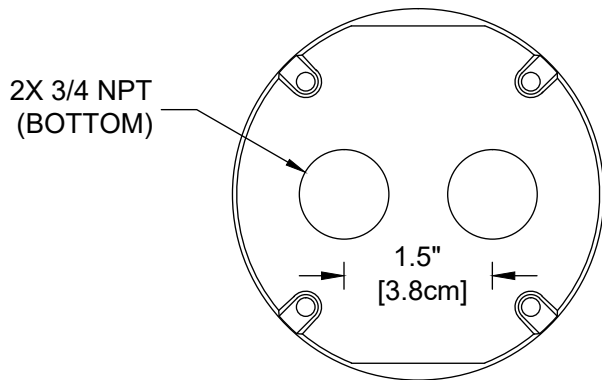

JB / JB2

The JB is a cast brass Junction Box with four 3/4" NPT taps for conduit entry: two on the bottom and two on opposing side walls. Supplied with three PVC plugs, four stainless steel screws, and a single-hole cover. The JB2 is the same, but with a two-hole cover.

JB

JB2

Weight: 3.4 lbs / 1.5kg

Project	By	Date
<p>JB / JB2</p> <p>Accessory (circle one)</p>		