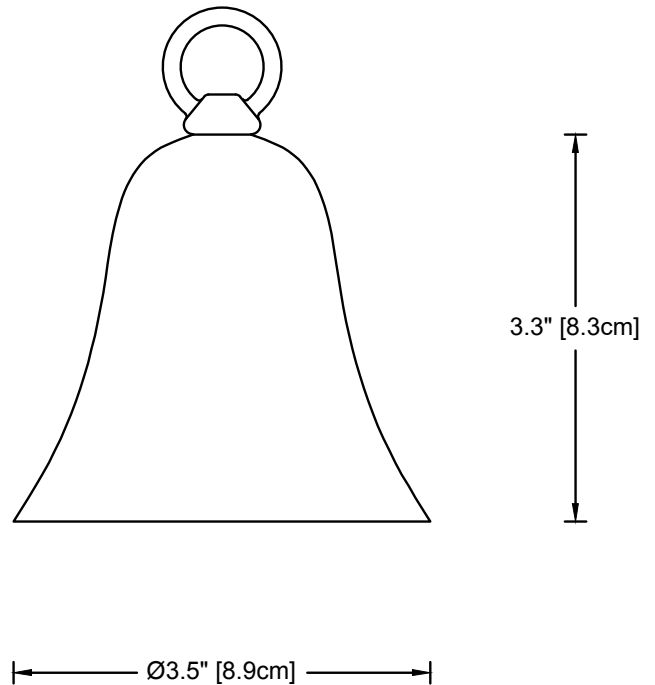

L-004A

The L-004 is a brass, bell-type, hanging downlight. Supplied with a 36-inch [91 cm] lead wire. Can be hung by loop or from lead wire.

Construction All brass components

Lamps 12 Volts AC, remote transformer required

BA15D	—	2W-DC-27	2 Watt LED (2700K)
double-contact	—	2W-DC-30	2 Watt LED (3000K)
bayonet socket			

Finish: Unfinished is standard; no specification required. The fixture will weather to a natural patina. The patina process is natural with brass and copper. Rate of patina and eventual color is dependent upon climate and proximity to the ocean. Thus, Beachside does not guarantee any specific appearance.