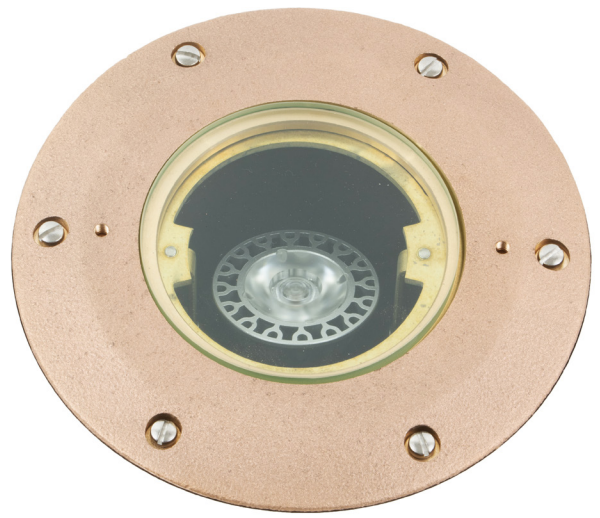

Cree LED chipset
Warm White (3000K)

LED
Lumiled chipset (7W)
Sora chipset (8W)
Warm White (3000K)

Triple LED light engine • Remote transformer required
Triac dimmable: MLV >1% typ., ELV >5% typ.

	— 7W-A-SP	7 Watt	10° spot	182 lm
	— 7W-A-NFL	7 Watt	30° narrow flood	167 lm
	— 7W-A-FL	7 Watt	60° flood	159 lm

	— 8W-RO-SP	8 Watt	10° spot	372 lm
	— 8W-RO-NFL	8 Watt	30° narrow flood	354 lm
	— 8W-RO-FL	8 Watt	60° flood	305 lm

	— 11W-SP	11 Watt	10° spot	799 lm
	— 11W-NFL	11 Watt	30° narrow flood	777 lm
	— 11W-FL	11 Watt	60° flood	671 lm

* Also available in 2700K. Add color suffix to lamp specification, e.g. "11W-NFL-2700K"

Accessories — **BGS2** Brass glare shield
— **PG** Brass protection grate

Optical Accessories Lamp-attached For light engines

— FR-MR16	— FR-LBTZ	Frosted lens
— HL-MR16	— HL-LBTZ	Honeycomb louver, 1/8" [3mm] thick
— PR-MR16	— PR-LBTZ	Prismatic spread lens
— RT-MR16	— RT-LBTZ	Rectilinear spread lens
— SL-MR16	— SL-LBTZ	Solite (soft focus) lens

Finish: Unfinished is standard; no specification required. The fixture will weather to a natural patina. The patina process is natural with brass and copper. Rate of patina and eventual color is dependent upon climate and proximity to the ocean. Thus, Beachside does not guarantee any specific appearance.

Weight: 5.3 lbs / 2.4 kg

IP 67
10 year fixture warranty
3 year warranty on MR16 LED lamps
Drive-over static load rating: 12,500 lbs

SUITABLE FOR
INDOOR AND
OUTDOOR USE

Fixtures supplied with 10 ft. [3 m] type SJOOW cord for remote connectors.

Project	By	Date
For ordering purposes, please specify (example: L-010-CR—5W-SP—FR-MR16)		
L-010-		
Fixture	Lamp	Accessory