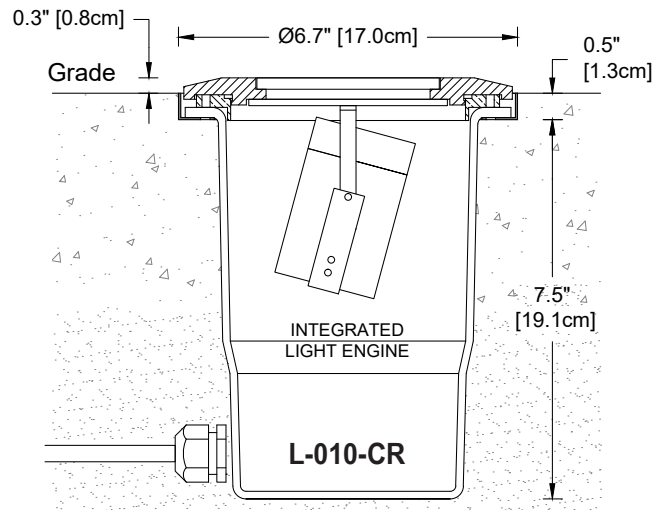

Weight: 5.3 lbs / 2.4 kg

IP 67
10 year fixture warranty
3 year warranty on MR16 LED lamps
Drive-over static load rating: 12,500 lbs

SUITABLE FOR
INDOOR AND
OUTDOOR USE

Fixtures supplied with 10 ft. [3 m] type SJOOW cord for remote connectors.