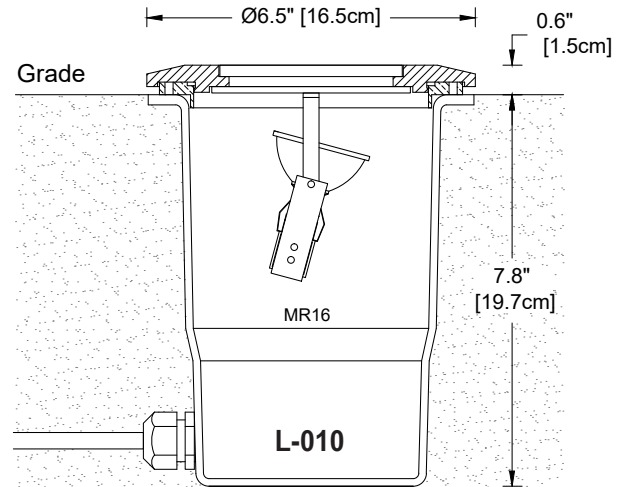

— FR-MR16	— FR-LBTZ	Frosted lens
— HL-MR16	— HL-LBTZ	Honeycomb louver, 1/8" [3mm] thick
— PR-MR16	— PR-LBTZ	Prismatic spread lens
— RT-MR16	— RT-LBTZ	Rectilinear spread lens
— SL-MR16	— SL-LBTZ	Solite (soft focus) lens

Weight: 5.3 lbs / 2.4 kg

IP 67
10 year fixture warranty
3 year warranty on MR16 LED lamps
Drive-over static load rating: 12,500 lbs

SUITABLE FOR
INDOOR AND
OUTDOOR USE

Fixtures supplied with 10 ft. [3 m] type SJOOW cord for remote connectors.