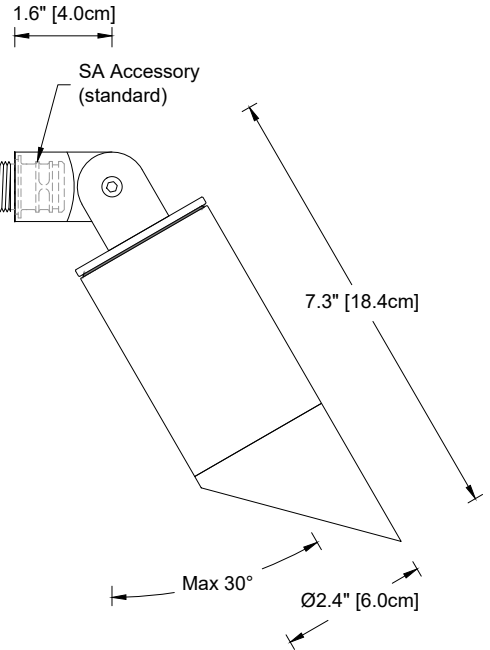

Optical Accessories	☒ BGS	Brass glare shield, 45° cutoff (STANDARD)
	___ CTO-1/4-2.04	Color Temperature Orange filter 1/4
	___ CTO-1/2-2.04	Color Temperature Orange filter 1/2
	___ CTO-3/4-2.04	Color Temperature Orange filter 3/4
	___ FR	Frosted lens, 1/8" [3mm] thick
	___ HL1	Honeycomb louver, 1/8" [3mm] thick
	___ HL2	Honeycomb louver, 1/4" [6mm] thick
	___ PR	Prismatic spread lens, 1/8" [3mm] thick
	___ RT	Rectilinear spread lens, 1/8" [3mm] thick
	___ SL	Solite (Soft Focus) lens, 1/8" [3mm] thick

Maximum (2) 1/8" thick accessories or (1) HL2 + (1) CTO Filter

Mounting Accessories	☒ SA	Sure Aim locking rotation accessory (STANDARD)
	___ TDM1	*Brass tree/deck mount with stainless steel screws
	___ TDM2 ___	*Brass tree mount with nylon strap (48, 72, or 96")
	___ TDM2SS ___	*Brass tree mount with stainless steel strap (48, 72, or 96")
	___ TDM3	*Brass low-profile deck/wall mount
	___ TDM4	*Brass low-profile tree mount with notch for wire
	___ TMJB ___	Brass tree-mounted junction box, single fixture mount, stainless steel strap (48, 72, or 96")
	___ TMJBX	Brass tree-mounted junction box, single fixture mount, stainless steel screws

* These accessories for 12 Volt only

Finish: Unfinished is standard; no specification required. The fixture will weather to a natural patina. The patina process is natural with brass and copper. Rate of patina and eventual color is dependent upon climate and proximity to the ocean. Thus, Beachside does not guarantee any specific appearance.

SUITABLE FOR INDOOR USE UP TO 15W LED

IP 66
CSA Listed, file #190030
10 year fixture warranty
3 year warranty on MR16 LED lamps

Project _____	By _____	Date _____
For ordering purposes, please specify (example: L-011-30-120V—8W-NFL-27-120V—BGS—CTO-1/2-2.04—HL1—SA)		
L-011-30- Fixture	___ BGS ___ Lamp	___ SA ___ Accessory