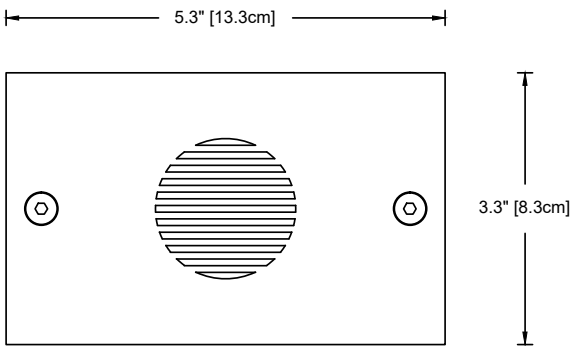

IP 67
10 year fixture warranty
3 year warranty on MR16 LED lamps

Project	By	Date
For ordering purposes, please specify (example: L-018-120V—5W-A-NFL—HL-MR16)		
L-018- Fixture	Lamp	Accessory