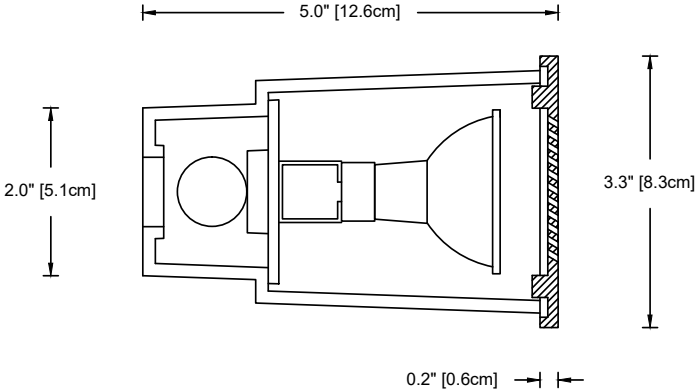

IP 67
10 year fixture warranty
3 year warranty on MR16 LED lamps

Project	By	Date
For ordering purposes, please specify (example: L-018-120V—5W-A-NFL—HL-MR16)		
L-018- Fixture	Lamp	Accessory