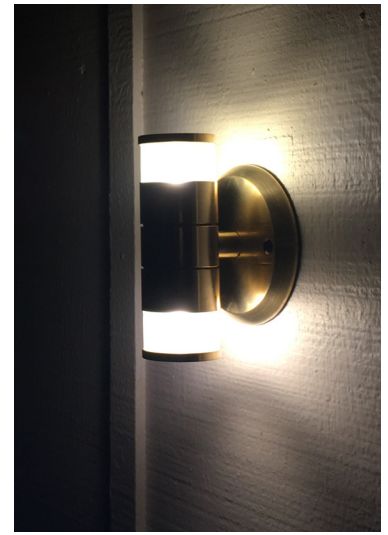

Lamps (2x) G4 LED • two lamps supplied
Amber, Warm White (2700K/3000K)

___ 3W-G4-27	3 Watt (2700K)	230 lm each
___ 3W-G4-30	3 Watt (3000K)	230 lm each
___ 4W-G4-27	4 Watt (2700K)	425 lm each
___ 4W-G4-30	4 Watt (3000K)	425 lm each
___ 4W-A-G4	4 Watt AMBER (1500K)	300 lm each

Mounting Accessories

___ **SGCM** Single-gang rectangular brass canopy (substitution)

___ **SQ-3.5** 3.5" (9cm) Small square brass canopy substitution. For 3.0-3.5" round or octagonal recessed box with screw spacing at 2.75" on center.

___ **SQ** 4.75" (12.1cm) Square brass canopy substitution.

Accessories

___ **RS1260M-LED** 60 Watt capacity electronic transformer for LED or halogen applications

___ **T80-GW** 80 Watt capacity electronic transformer for maximum wattage halogen applications (not recommended for LED)

Copper Sconces

___ **BOP-12x6** Curved, Bird of Paradise design

___ **LAU-12x6** Curved, Laua'e fern

___ **PLM-12x6** Curved, Palm tree

___ **WAA-12x6** Curved, Hawaiian canoe

___ **S-BAMBOO** Rectangular, Bamboo

___ **S-BAN-BOP** Rectangular, Banana/Bird of Paradise

Custom sizes available for curved (handmade) sconces.

Finish: Unfinished is standard; no specification required. The fixture will weather to a natural patina. The patina process is natural with brass and copper. Rate of patina and eventual color is dependent upon climate and proximity to the ocean. Thus, Beachside does not guarantee any specific appearance.

IP 66
10 year fixture warranty

Longer brass sections and brass end rings were added to the design in 2018