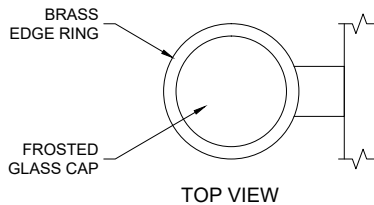

Mounting: Brass canopy mounts onto standard recessed 4" round bell-type junction box with hole spacing at 3.5" on-center (supplied by others). Universal crossbar can be used for bell-type j-box with hole spacing at 2.75" on-center (supplied).

Mounting Accessories

___ **SGCM** Single-gang rectangular brass canopy (substitution)

___ **SQ-3.5** 3.5" (9cm) Small square brass canopy substitution. For 3.0-3.5" round or octagonal recessed box with screw spacing at 2.75" on center.

Copper Sconces

___ **BOP-12x6** Curved, Bird of Paradise design

___ **LAU-12x6** Curved, Laua'e fern

___ **PLM-12x6** Curved, Palm tree

___ **WAA-12x6** Curved, Hawaiian canoe

___ **S-BAMBOO** Rectangular, Bamboo

IP 66
10 year fixture warranty

Longer brass sections and brass end rings were added to the design in 2018

Ø2.4" [6.0cm]

Standard Round Canopy

3.7" [9.4cm]

3.5" [8.9cm]

Small Square Canopy (SQ-3.5)

Dashed lines show 4.75" Square Canopy (SQ)