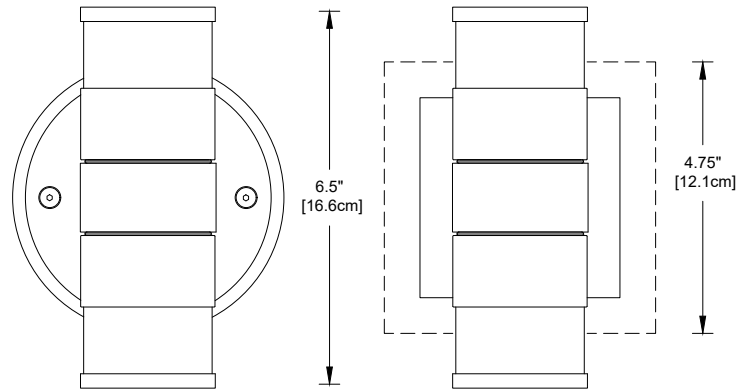

Mounting: Brass canopy mounts onto standard recessed 4" round bell-type junction box with hole spacing at 3.5" on-center (supplied by others). Universal crossbar can be used for bell-type j-box with hole spacing at 2.75" on-center (supplied).

___ **SQ** 4.75" (12.1cm) Square brass canopy substitution.

Accessories

___ **RS1260M-LED** 60 Watt capacity electronic transformer for LED or halogen applications

___ **T80-GW** 80 Watt capacity electronic transformer for maximum wattage halogen applications (not recommended for LED)

IP 66
10 year fixture warranty

Longer brass sections and brass end rings were added to the design in 2018

Ø2.4" [6.0cm]

Standard Round Canopy

3.7" [9.4cm]

3.5" [8.9cm]

Small Square Canopy (SQ-3.5)

Dashed lines show 4.75" Square Canopy (SQ)