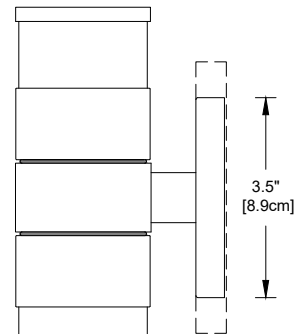

Mounting: Brass canopy mounts onto standard recessed 4" round bell-type junction box with hole spacing at 3.5" on-center (supplied by others). Universal crossbar can be used for bell-type j-box with hole spacing at 2.75" on-center (supplied).

IP 66
10 year fixture warranty

Longer brass sections and brass end rings were added to the design in 2018

Ø2.4" [6.0cm]

Standard Round Canopy

3.7" [9.4cm]

3.5" [8.9cm]

Small Square Canopy (SQ-3.5)

Dashed lines show 4.75" Square Canopy (SQ)