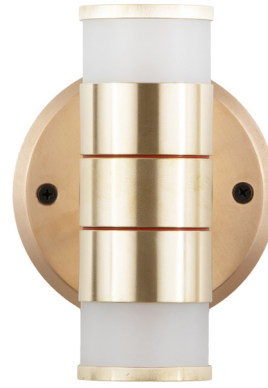

Lamps (2x) G4 LED • two lamps supplied
Amber, Warm White (2700K/3000K)

___ 3W-G4-27	3 Watt (2700K)	230 lm each
___ 3W-G4-30	3 Watt (3000K)	230 lm each
___ 4W-G4-27	4 Watt (2700K)	425 lm each
___ 4W-G4-30	4 Watt (3000K)	425 lm each
___ 4W-A-G4	4 Watt AMBER (1500K)	300 lm each

Mounting Accessories

___ **SGCM** Single-gang rectangular brass canopy (substitution)

___ **SQ-3.5** 3.5" (9cm) Small square brass canopy substitution. For 3.0-3.5" round or octagonal recessed box with screw spacing at 2.75" on center.

___ **SQ** 4.75" (12.1cm) Square brass canopy substitution.

Accessories

___ **RS1260M-LED** 60 Watt capacity electronic transformer for LED or halogen applications

___ **T80-GW** 80 Watt capacity electronic transformer for maximum wattage halogen applications (not recommended for LED)

Copper Sconces

___ **BOP-12x6** Curved, Bird of Paradise design

___ **LAU-12x6** Curved, Laua'e fern

___ **PLM-12x6** Curved, Palm tree

___ **WAA-12x6** Curved, Hawaiian canoe

___ **S-BAMBOO** Rectangular, Bamboo

___ **S-BAN-BOP** Rectangular, Banana/Bird of Paradise

Custom sizes available for curved (handmade) sconces.

Finish: Unfinished is standard; no specification required. The fixture will weather to a natural patina. The patina process is natural with brass and copper. Rate of patina and eventual color is dependent upon climate and proximity to the ocean. Thus, Beachside does not guarantee any specific appearance.

IP 66
10 year fixture warranty

Longer brass sections and brass end rings were added to the design in 2018