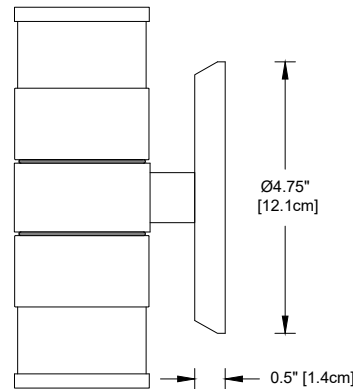

Mounting: Brass canopy mounts onto standard recessed 4" round bell-type junction box with hole spacing at 3.5" on-center (supplied by others). Universal crossbar can be used for bell-type j-box with hole spacing at 2.75" on-center (supplied).

IP 66
10 year fixture warranty

Longer brass sections and brass end rings were added to the design in 2018

Ø2.4" [6.0cm]

Standard Round Canopy

3.7" [9.4cm]

3.5" [8.9cm]

Small Square Canopy (SQ-3.5)

Dashed lines show 4.75" Square Canopy (SQ)