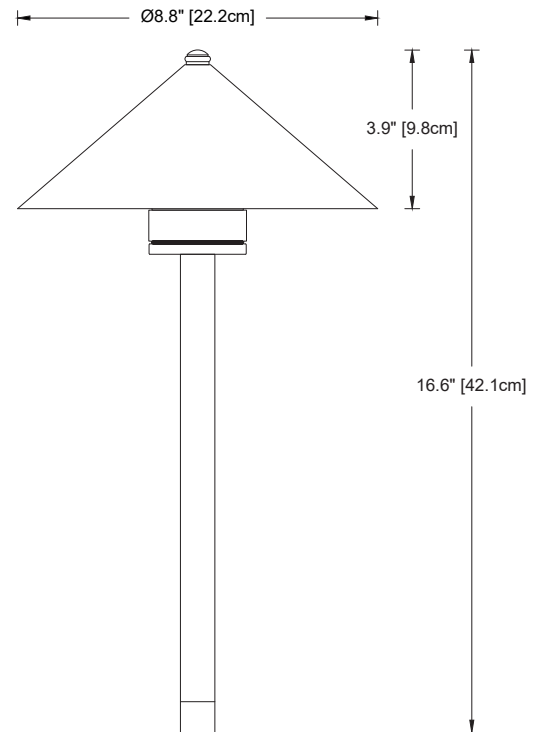

# R-003A

The R-00x Series pathlights are durable low-voltage fixtures made from brass and copper. They are ideal for walkway and area lighting in any landscape theme and location.

**Construction** All brass components. 1/2" schedule 40 brass stem. 18-gauge copper shade, underside powdercoated white.

**Lens** Tempered, frosted glass

**Stem Height** 12 inches is standard. Custom heights upon request

- 2** 2" [5 cm]
- 8** 8" [20 cm]
- 12** 12" [30 cm]
- 16** 16" [40 cm]
- 20** 20" [51 cm]

**Lamps** G4 bi-pin omnidirectional LED

- 2W-A-G4** 2 Watt **AMBER** (1500K) *TURTLE FRIENDLY*
- 3W-G4-27** 3 Watt Warm White (2700K)
- 3W-G4-30** 3 Watt Warm White (3000K)

**Optical Accessory**  **HSR** Half shield for 180° illumination

**Mounting Accessories** 1/2" male threads. Mounts into any standard j-box or:

R-003A on 12" stem

**Weight:** 3.1 lbs / 1.4 kg

IP66  
CSA Listed, File # 190030  
10 year fixture warranty

Certified by DarkSky.org

Project	By	Date
For ordering purposes, please specify (example: <b>R-003A—12—3W-G4-27—HSR—GS2</b> )		
<b>R-003A</b>	—	—
Fixture	Stem Height	Accessory(ies)