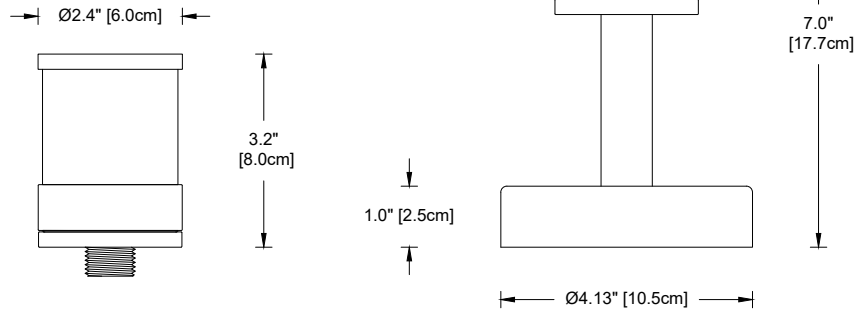

R-021

The R-021 is a brass fixture for illumination of decorative lantern fixtures or as a stand-alone landscape fixture.

Construction All brass components.

Lens Tempered, frosted, soda lime glass

Stem Height No stem is standard. Available stem heights:

— 4	4" [10.2cm]
— 8	8" [20.3 cm]
— 12	12" [30.5 cm]
— 16	16" [40.6 cm]
— 20	20" [50.8 cm]
— 24	24" [61.0 cm]

Voltage 12 Volts AC. Remote transformer required.

Lamps G4 base, LED

— 2W-A-G4	2 Watt AMBER (1500K)
— 3W-G4-27	3 Watt Warm White (2700K)
— 3W-G4-30	3 Watt Warm White (3000K)

Mounting Accessories 1/2" male threads. Mounts into any standard j-box or:

- **BASE-R-021** 4" Diameter x 1" High Brass Base
 - **GS2** Heavy-duty ground spike
 - **GS3R** Heavy-duty ground spike with brass cap for telescoping fixture riser (**STEM** is required)
 - **GS4** Standard ground spike with cast brass cap
 - **TDM1** Brass tree/deck mount with stainless steel screws
- STEMS:** 1/2" brass pipe stem (required for **GS3R**). No Stem is standard and does not need to be specified.
- **STEM-4** 4" [10.2cm]
 - **STEM-8** 8" [20.3cm]
 - **STEM-12** 12" [30.5cm]
 - **STEM-16** 16" [40.6cm]
 - **STEM-20** 20" [50.8cm]
 - **STEM-24** 24" [61cm]

Shown with optional Stem

Weight: 2 lbs [0.9 kg]

IP 67
10 year fixture warranty

Project	By	Date
For ordering purposes, please specify (example: R-021—3W-G4-27—BASE-R-021—STEM-4)		
R-021 Fixture	— Lamp	— Accessory
		— Stem Height