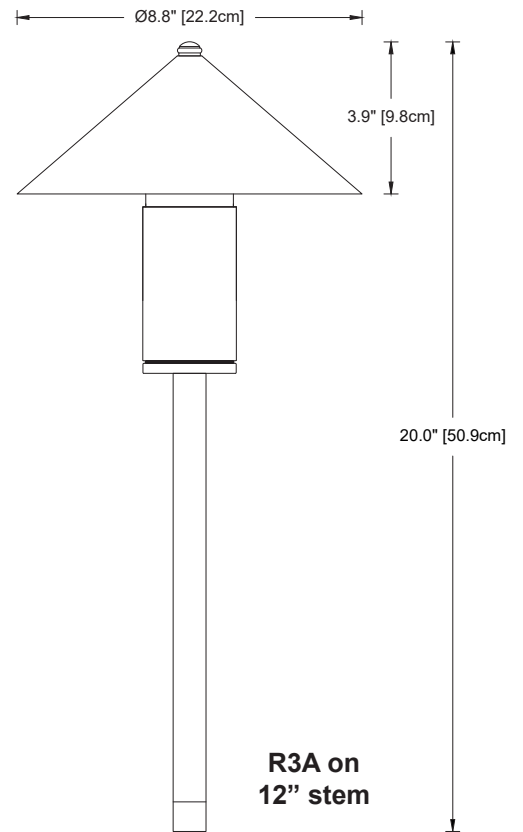

**Construction** All brass components. 1/2" schedule 40 brass stem. 18-gauge copper shade, underside powdercoated white.

**Lens** Frosted borosilicate glass, 4.8mm wall thickness

**Stem Height** 12 inches is standard. Custom heights upon request

- 2** 2" [5 cm]
- 8** 8" [20 cm]
- 12** 12" [30 cm]
- 16** 16" [40 cm]
- 20** 20" [51 cm]

**Voltage / Lamp Options**

- 12V** GU5.3 MR16 LED • Remote transformer required.
- Cree chip  **5W-A** 5 Watt **AMBER** (1500K)
- Triple LED Module • Remote transformer required.
- Cree XPE2 chip  **7W-A** 7 Watt **AMBER** (1500K)
- 8W-RO** 8 Watt **RED-ORANGE** (1000K)

- 120V / 230V** GU10 MR16 LED
- Cree chip  **5W-A** 5 Watt **AMBER** (1500K)

**Optical Accessory**  **HSR** Half shield for 180° illumination

- Mounting Accessories** 1/2" male threads. Mounts into any standard j-box or:
- BSB** Brass Surface Box for concrete or wood surface-mount applications
  - GS2** Heavy-duty ground spike
  - GS2BC** Heavy-duty ground spike with cast brass cap
  - GS3R** Heavy-duty ground spike with brass cap for telescoping riser
  - GS4** Standard ground spike with cast brass cap (12V only)
  - JB** Cast brass junction box

**Weight:** 3.7 lbs [1.7 kg] with 12" stem

IP66  
CSA Listed, file #190030  
10 year fixture warranty  
3 year warranty on MR16 LED lamps  
3 year LED module warranty

R3A on 12" stem

**R3A - Horizontal Footcandles at Radius from Fixture base with Standard 12" Stem Height**