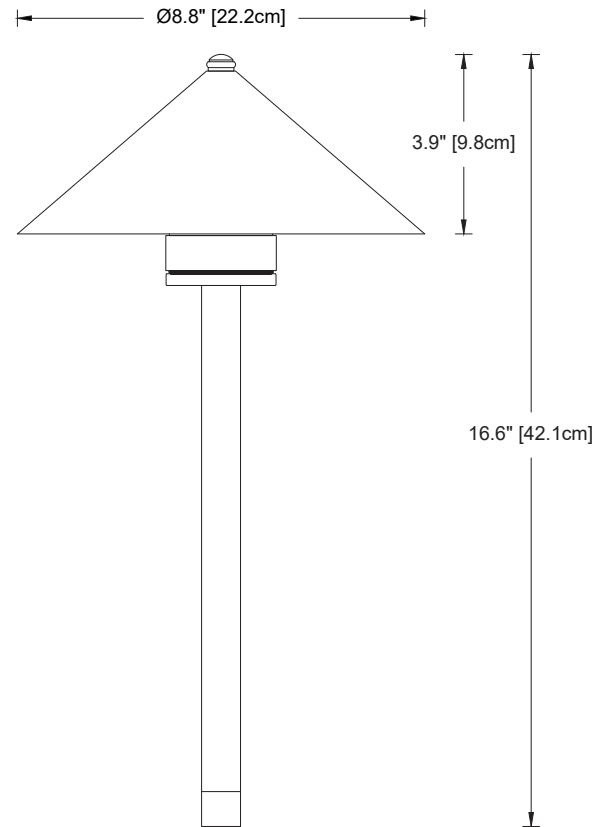

**Construction** All brass components. 1/2" schedule 40 brass stem. 18-gauge copper shade, underside powdercoated white.

**Lens** Frosted borosilicate glass, 4.8mm wall thickness

**Stem Height** 12 inches is standard. Custom heights upon request

**Construction** All brass components. 1/2" schedule 40 brass stem. 18-gauge copper shade, underside powdercoated white.

**Lens** Tempered, frosted glass

**Stem Height** 12 inches is standard. Custom heights upon request

<input type="checkbox"/> 2	2" [5 cm]
<input type="checkbox"/> 8	8" [20 cm]
<input type="checkbox"/> 12	12" [30 cm]
<input type="checkbox"/> 16	16" [40 cm]
<input type="checkbox"/> 20	20" [51 cm]

**Lamps** G4 bi-pin LED

**Weight:** 3.1 lbs / 1.4 kg

IP66  
CSA Listed, File # 190030  
10 year fixture warranty

Certified by DarkSky.org

**R-003A on  
12" stem**

Project	By	Date
For ordering purposes, please specify (example: <b>R-003A-12-2W-A-G4-HSR-GS2</b> )		
<b>R-003A</b>	—	—
Fixture	Stem Height	Accessory(ies)