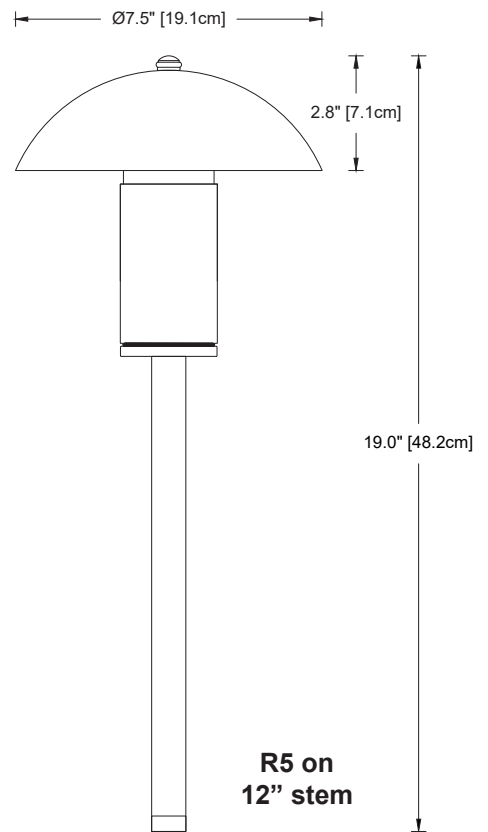

Construction All brass components. 1/2" schedule 40 brass stem. 18-gauge copper shade, underside powdercoated white.

Lens Frosted borosilicate glass, 4.8mm wall thickness

Stem Height 12 inches is standard. Custom heights upon request

- 2** 2" [5 cm]
- 8** 8" [20 cm]
- 12** 12" [30 cm]
- 16** 16" [40 cm]
- 20** 20" [51 cm]

Voltage / Lamp Options

- 12V** GU5.3 MR16 LED • Remote transformer required.
- 5W-A** 5 Watt **AMBER** (1500K)
- Triple LED Module • Remote transformer required.
- 7W-A** 7 Watt **AMBER** (1500K)
 - 8W-RO** 8 Watt **RED-ORANGE** (1000K)
- Cree XPE2 chip

Weight: 3.7 lbs [1.7 kg] with 12" stem

IP66
CSA Listed, file #190030
10 year fixture warranty
3 year warranty on MR16 LED lamps
3 year LED module warranty

**R5 on
12" stem**

R5 - Horizontal Footcandles at Radius from Fixture base with Standard 12" Stem Height

- 2** 2" [5 cm]
- 8** 8" [20 cm]
- 12** 12" [30 cm]
- 16** 16" [40 cm]
- 20** 20" [51 cm]

Lamps G4 bi-pin LED
 2W-A-G4 2 Watt **AMBER** (1500K)

Optical Accessory **HSR** Half shield for 180° illumination