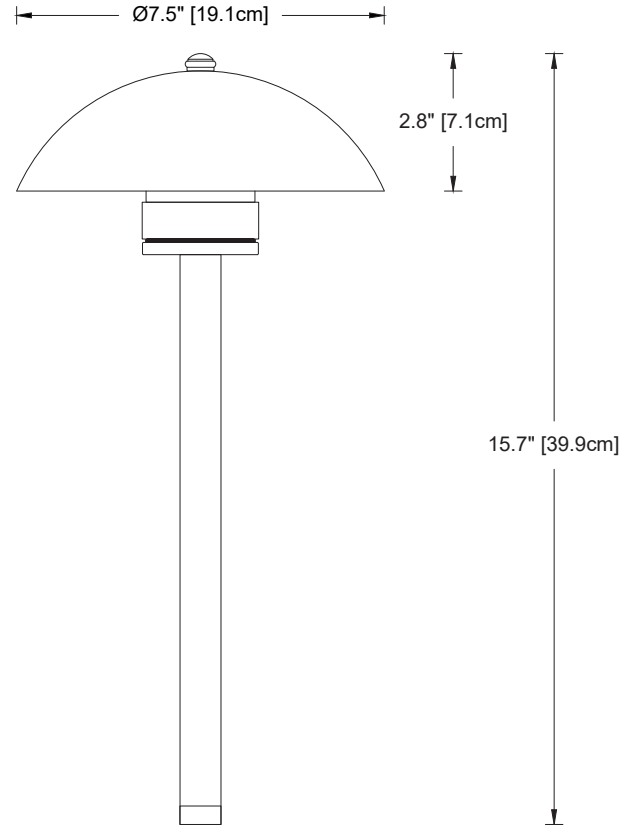

Weight: 2.9 lbs / 1.3 kg

IP66
CSA Listed, File # 190030
10 year fixture warranty

Certified by DarkSky.org

**R-005 on
12" stem**

Project	By	Date
For ordering purposes, please specify (example: R-005-12-2W-A-G4-HSR-GS2)		
R-005	—	—
Fixture	Stem Height	Accessory(ies)