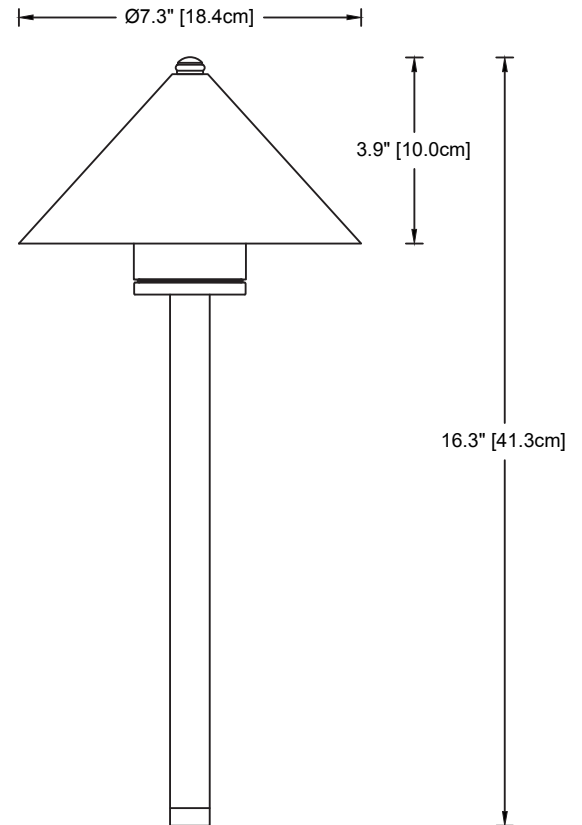

Construction All brass components. 1/2" schedule 40 brass stem. 18-gauge copper shade, underside powdercoated white.

Lens Frosted borosilicate glass, 4.8mm wall thickness

Stem Height 12 inches is standard. Custom heights upon request

**Wildlife Lighting
Certification Number
2018-029**

Construction All brass components. 1/2" schedule 40 brass stem. 18-gauge copper shade, underside powdercoated white.

Lens Tempered, frosted glass

Stem Height 12 inches is standard. Custom heights upon request

- 2** 2" [5 cm]
- 8** 8" [20 cm]
- 12** 12" [30 cm]
- 16** 16" [40 cm]
- 20** 20" [51 cm]

Lamps G4 bi-pin LED

- 2W-A-G4** 2 Watt **AMBER** (1500K)

Optical Accessory **HSR** Half shield for 180° illumination

Weight: 2.9 lbs / 1.3 kg

IP66
CSA Listed, File # 190030
10 year fixture warranty

**R-007 on
12" stem**

Project	By	Date
For ordering purposes, please specify (example: R-007—12—2W-A-G4—HSR—GS2)		
R-007	—	—
Fixture	Stem Height	Accessory(ies)