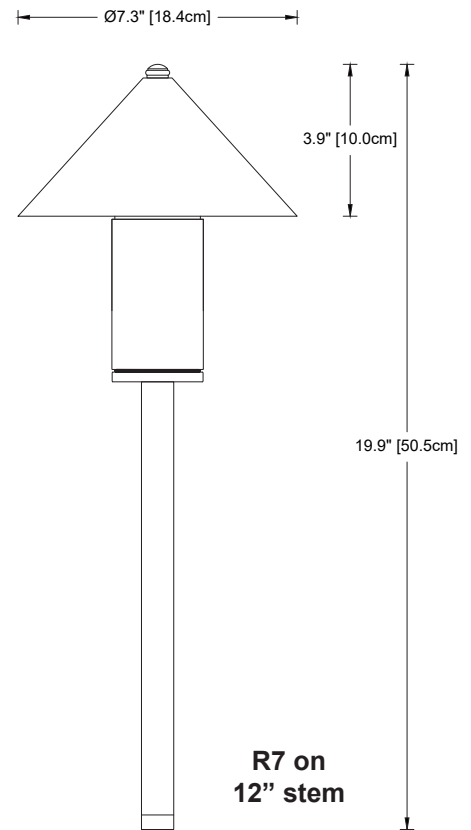

**R7 on
12" stem**

R7 - Horizontal Footcandles at Radius from Fixture base with Standard 12" Stem Height

Lamp	1' / 0.3m	2' / 0.6m	3' / 0.9m	4' / 1.2m	5' / 1.5m	6' / 1.8m	7' / 2.1m	8' / 2.4m	9' / 2.7m	10' / 3.0m
5W-A	1.58	0.70	0.37	0.24	0.17	0.12	0.09	0.07	0.05	0.03

Project	By	Date
For ordering purposes, please specify (example: R7-120V-12-5W-A-HSR-GS2)		
R7	—	—
Fixture	Voltage	Stem Height
—	—	—
Lamp	—	Accessory(ies)