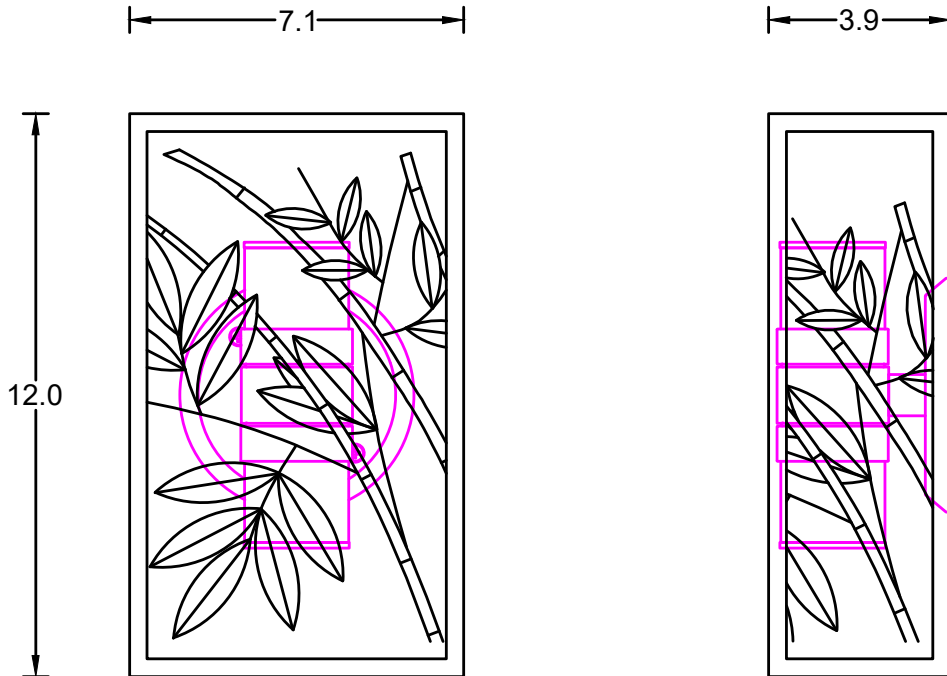

S-BAMBOO shown mounted over L-023 fixture

Project _____	By _____	Date _____
For ordering purposes, please specify (example: S-BAMBOO)		
Sconce _____