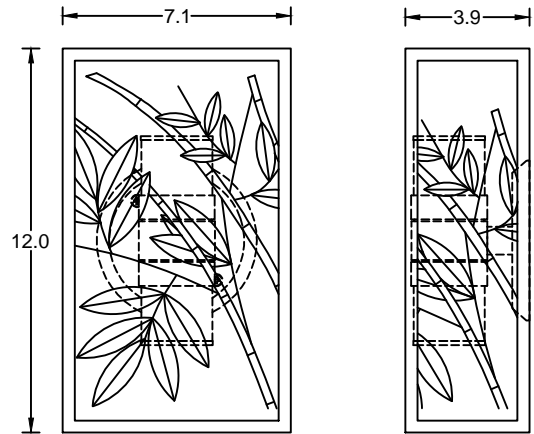

S-BAN-BOP/S-BAMBOO

Originating from Bali, Beachside Lighting's copper sconce accessories add a decorative touch to our wall-mounted fixtures. Made of copper, the bamboo and banana & bird of paradise designs attach directly to the mounting surface over Beachside's standard L-023 or L-024 fixtures.

Construction: Solid copper
Finish: Dark bronze finish will patina at near ocean locations
Mounting: Fits over Beachside lighting's L-023 and L-024 backlighting fixtures. Mounts directly to wall/surfaces.

Sconce   ___ **S-BAMBOO**   Bamboo
Design: ___ **S-BAN-BOP**   Banana & Bird of paradise

*Refer to the L-023 and L-024 specification sheets for fixture options.

S-BAMBOO