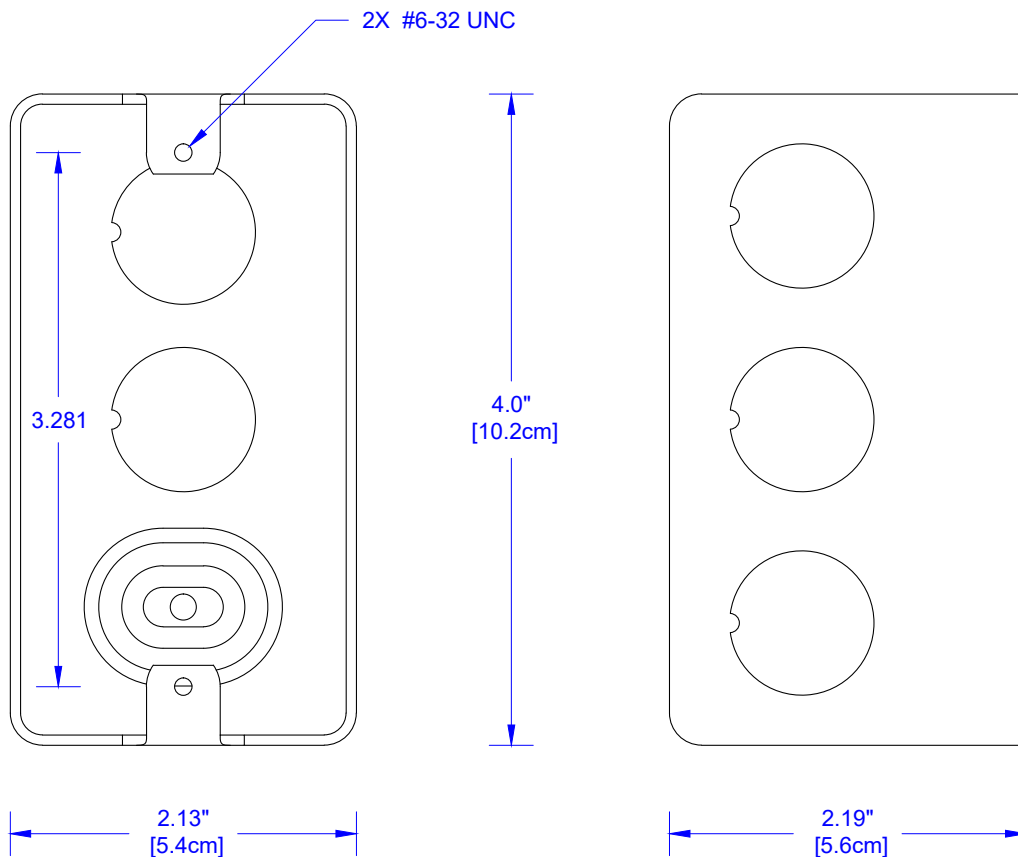

SGBOX-SS

The SGBOX-SS is a stainless steel, 2-1/8" deep, Junction Box with (10) 1/2" knockouts for convenience outlets and switches. The small, rectangular design allows power outlets and switches to be installed in small places.

Compatible with Beachside Lighting STL steplight and SGCM canopy.
Compatible with Beachside CMDC Series round canopies when used with Beachside's CROSSBAR-BR.

#6-32 tapped holes on 3.281 bolt circle.

Volume: 13.5 in³. 2-hour fire rated. UL, CUL, and RoHS compliant.

Weight: 0.56 lbs / 0.25 kg

_____	_____	_____
Project	By	Date
SGBOX-SS		
Accessory		