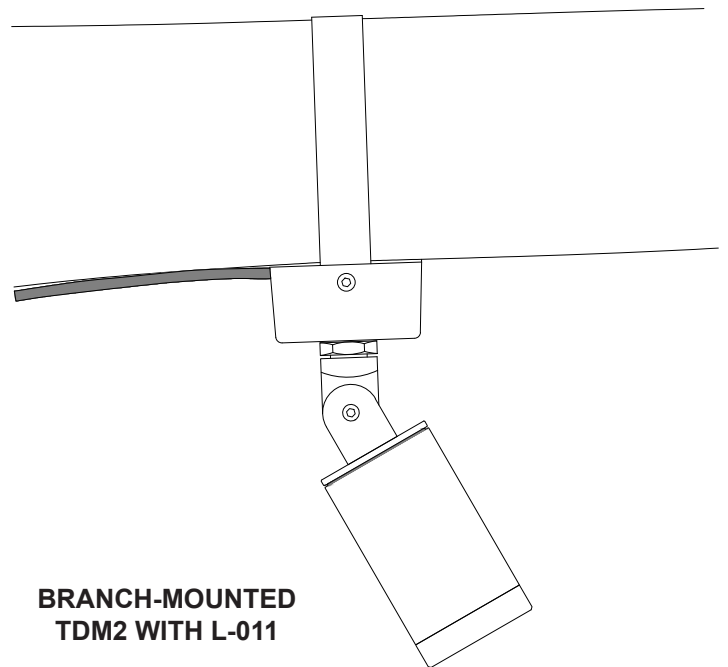

TDM2 / TDM2-SS

The TDM2 and TDM2-SS are two-piece, cast brass tree mounts that use Nylon or stainless steel straps for mounting. Wireways accommodate direct burial wire. Internal volume allows for splicing.

- **TDM2** Brass tree mount with Nylon straps
- **TDM2-SS** Brass tree mount with stainless steel straps

- Strap Length**
- 48 in / 122 cm
 - 72 in / 183 cm
 - 96 in / 244 cm

Project	By	Date
TDM2	—	—
Accessory	Stainless Designation (SS)	Strap Length