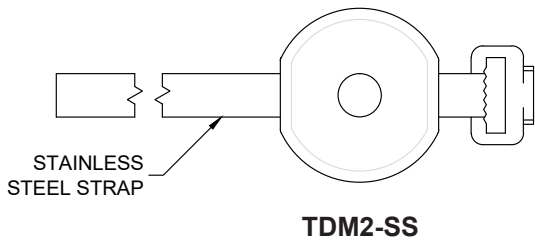

TDM2 / TDM2-SS

The TDM2 and TDM2-SS are two-piece, cast brass tree mounts that use Nylon or stainless steel straps for mounting. Wireways accommodate direct burial wire. Internal volume allows for splicing.

- **TDM2** Brass tree mount with Nylon straps
- **TDM2-SS** Brass tree mount with stainless steel straps

- Strap Length**
- 48 in / 122 cm
 - 72 in / 183 cm
 - 96 in / 244 cm

Project	By	Date
TDM2	—	—
Accessory	Stainless Designation (SS)	Strap Length