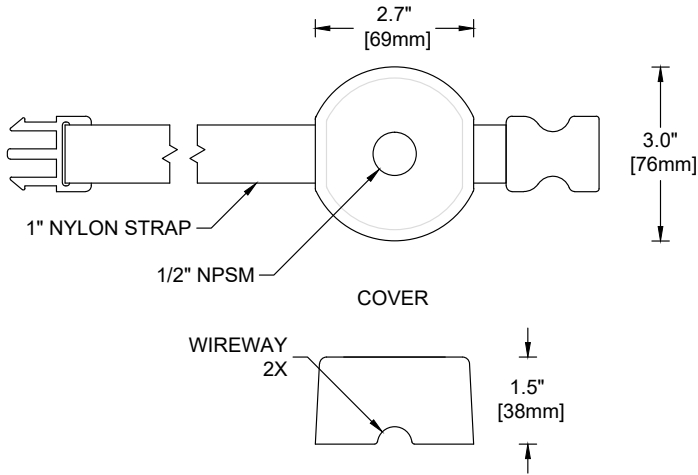

TDM2 / TDM2-SS

The TDM2 and TDM2-SS are two-piece, cast brass tree mounts that use Nylon or stainless steel straps for mounting. Wireways accommodate direct burial wire. Internal volume allows for splicing.

- **TDM2** Brass tree mount with Nylon straps
- **TDM2-SS** Brass tree mount with stainless steel straps

- Strap Length**
- 48 in / 122 cm
 - 72 in / 183 cm
 - 96 in / 244 cm

Project	By	Date
TDM2	—	—
Accessory	Stainless Designation (SS)	Strap Length