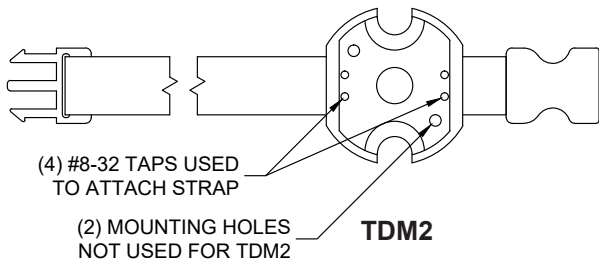

TDM2 / TDM2-SS

The TDM2 and TDM2-SS are two-piece, cast brass tree mounts that use Nylon or stainless steel straps for mounting. Wireways accommodate direct burial wire. Internal volume allows for splicing.

- **TDM2** Brass tree mount with Nylon straps
- **TDM2-SS** Brass tree mount with stainless steel straps

- Strap Length**
- 48 in / 122 cm
 - 72 in / 183 cm
 - 96 in / 244 cm

Project	By	Date
TDM2	—	—
Accessory	Stainless Designation (SS)	Strap Length