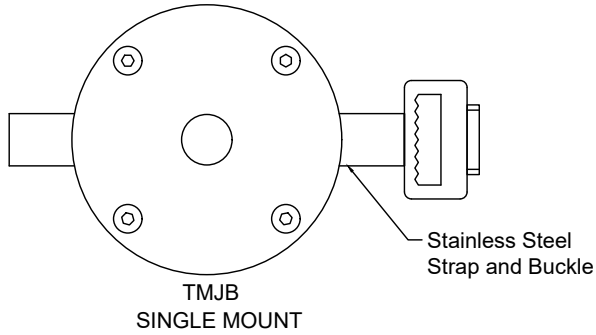

# TMJB / -JB2 / -JB3

The TMJB, TMJB2, and TMJB3 are cast brass, tree-mounted junction boxes with stainless steel mounting straps, two 1/2" threaded conduit entries on opposite sides, and one 1/2" threaded conduit entry on the back.

- **TMJB** Junction box for single fixture
- **TMJB2** Junction box for double fixture
- **TMJB3** Junction box for 3 fixtures or 2 fixtures + Motion Sensor

- STRAP LENGTH**
- 48 in / 122 cm
  - 72 in / 183 cm
  - 96 in / 244 cm