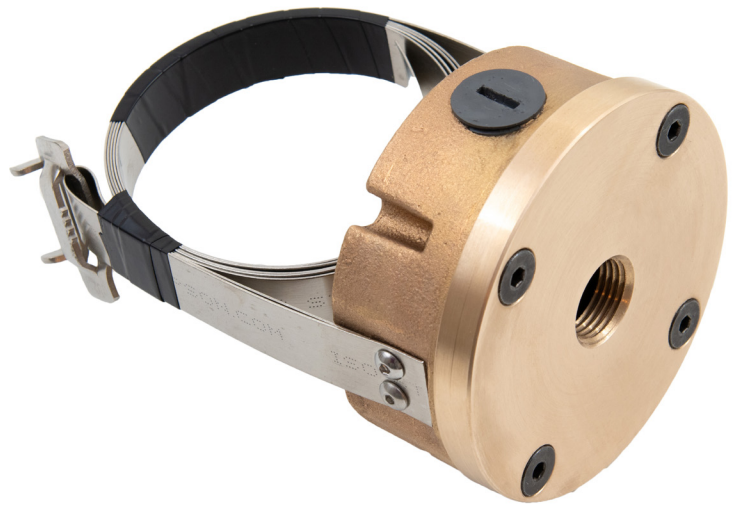

# TMJB / -JB2 / -JB3

The TMJB, TMJB2, and TMJB3 are cast brass, tree-mounted junction boxes with stainless steel mounting straps, two 1/2" threaded conduit entries on opposite sides, and one 1/2" threaded conduit entry on the back.

- **TMJB** Junction box for single fixture
- **TMJB2** Junction box for double fixture
- **TMJB3** Junction box for 3 fixtures or 2 fixtures + Motion Sensor

- STRAP LENGTH**
- 48 in / 122 cm
  - 72 in / 183 cm
  - 96 in / 244 cm

*Machined flat top was incorporated into the design in 2019*

*TMJB2 cover plate can be rotated 90° for vertical or horizontal hole orientation*

Project _____	By _____	Date _____
For ordering purposes, please specify (example: <b>TMJB2-48</b> )		
<b>TMJB</b>	_____	_____
Accessory	Strap Length	