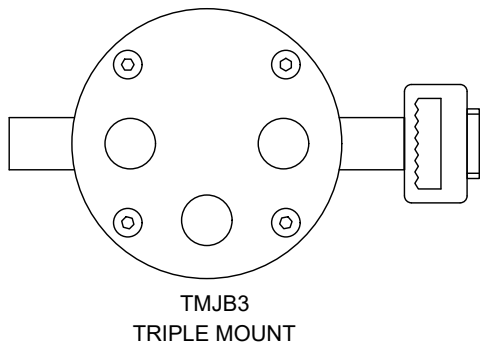

# TMJB / -JB2 / -JB3

The TMJB, TMJB2, and TMJB3 are cast brass, tree-mounted junction boxes with stainless steel mounting straps, two 1/2" threaded conduit entries on opposite sides, and one 1/2" threaded conduit entry on the back.

- **TMJB** Junction box for single fixture
- **TMJB2** Junction box for double fixture
- **TMJB3** Junction box for 3 fixtures or 2 fixtures + Motion Sensor

- STRAP LENGTH**
- 48 in / 122 cm
  - 72 in / 183 cm
  - 96 in / 244 cm