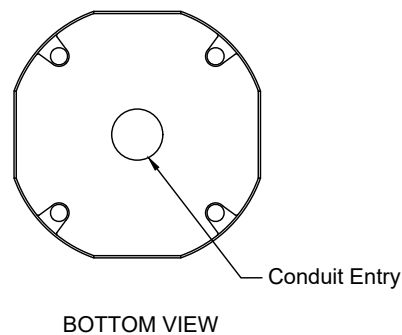

# TMJB / -JB2 / -JB3

The TMJB, TMJB2, and TMJB3 are cast brass, tree-mounted junction boxes with stainless steel mounting straps, two 1/2" threaded conduit entries on opposite sides, and one 1/2" threaded conduit entry on the back.

- **TMJB** Junction box for single fixture
- **TMJB2** Junction box for double fixture
- **TMJB3** Junction box for 3 fixtures or 2 fixtures + Motion Sensor

- STRAP LENGTH**
- 48 in / 122 cm
  - 72 in / 183 cm
  - 96 in / 244 cm

*Machined flat top was incorporated into the design in 2019*

*TMJB2 cover plate can be rotated 90° for vertical or horizontal hole orientation*

Project _____	By _____	Date _____
For ordering purposes, please specify (example: <b>TMJB2-48</b> )		
<b>TMJB</b>	_____	_____
Accessory	Strap Length	