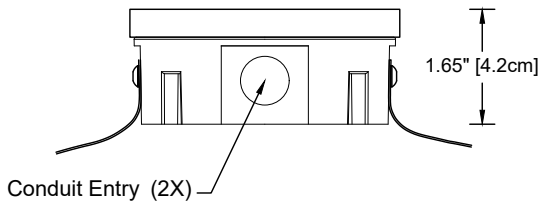

# TMJB / -JB2 / -JB3

The TMJB, TMJB2, and TMJB3 are cast brass, tree-mounted junction boxes with stainless steel mounting straps, two 1/2" threaded conduit entries on opposite sides, and one 1/2" threaded conduit entry on the back.

- **TMJB** Junction box for single fixture
- **TMJB2** Junction box for double fixture
- **TMJB3** Junction box for 3 fixtures or 2 fixtures + Motion Sensor

- STRAP LENGTH**
- 48 in / 122 cm
  - 72 in / 183 cm
  - 96 in / 244 cm