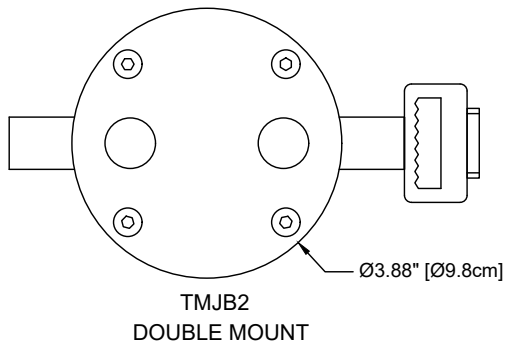

# TMJB / -JB2 / -JB3

The TMJB, TMJB2, and TMJB3 are cast brass, tree-mounted junction boxes with stainless steel mounting straps, two 1/2" threaded conduit entries on opposite sides, and one 1/2" threaded conduit entry on the back.

- **TMJB** Junction box for single fixture
- **TMJB2** Junction box for double fixture
- **TMJB3** Junction box for 3 fixtures or 2 fixtures + Motion Sensor

- STRAP LENGTH**
- 48 in / 122 cm
  - 72 in / 183 cm
  - 96 in / 244 cm